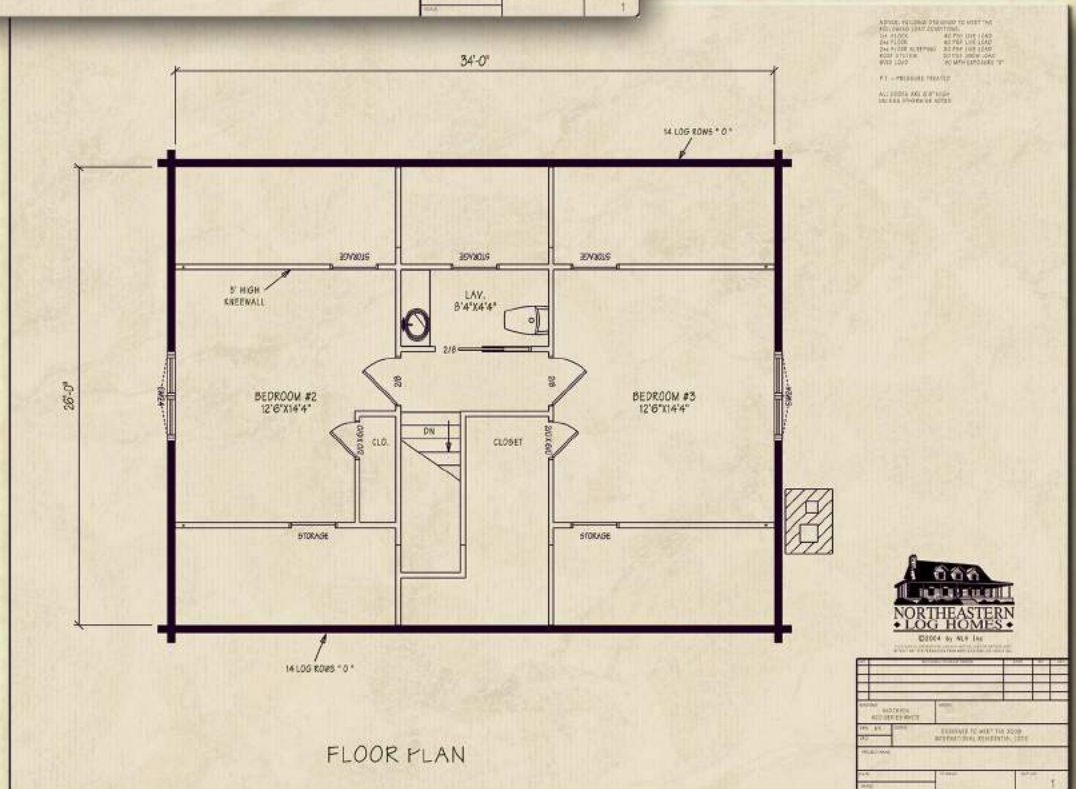

The Nantucket

Premier Home Series

 34' x 26' Size

 1,768 Square Feet

 Three Bedrooms

 1.5 Full Baths

Optional Design Ideas:

A front porch is a very easy element to add across the entire front side. It can provide a great gathering place for evening events.

 Add two doghouse dormers to the front roof area for a stylish effect.

 Consider a small porch or mudroom off the left side of the kitchen.

 A dormer across the rear will give tremendous room to those second floor areas.