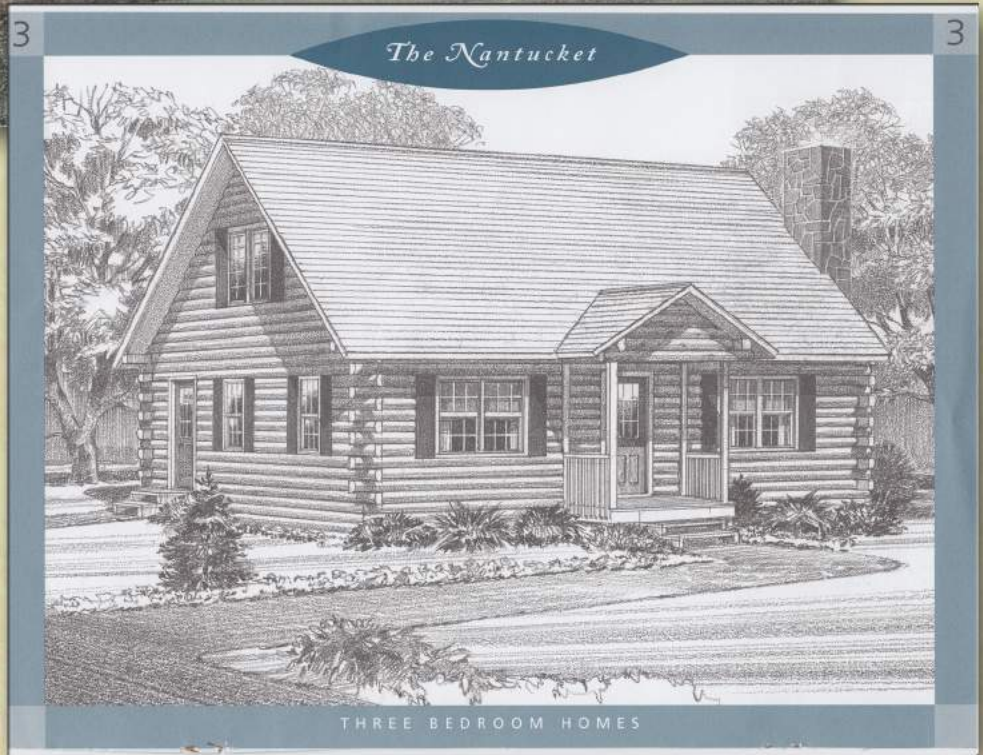

The Nantucket

Northeastern Log Homes

info@northeasternlog.com 800-624-2797 www.northeasternlog.com

*Artist's rendering, photography and optional design ideas may vary from the standard model. Please always consult the standard floorplan and refer to the Premier Series material list as to what is included.

The Nantucket

Premier Home Series

 34' x 26' Size

 1,768 Square Feet

 Three Bedrooms

 1.5 Full Baths

Optional Design Ideas:

A front porch is a very easy element to add across the entire front side. It can provide a great gathering place for evening events.