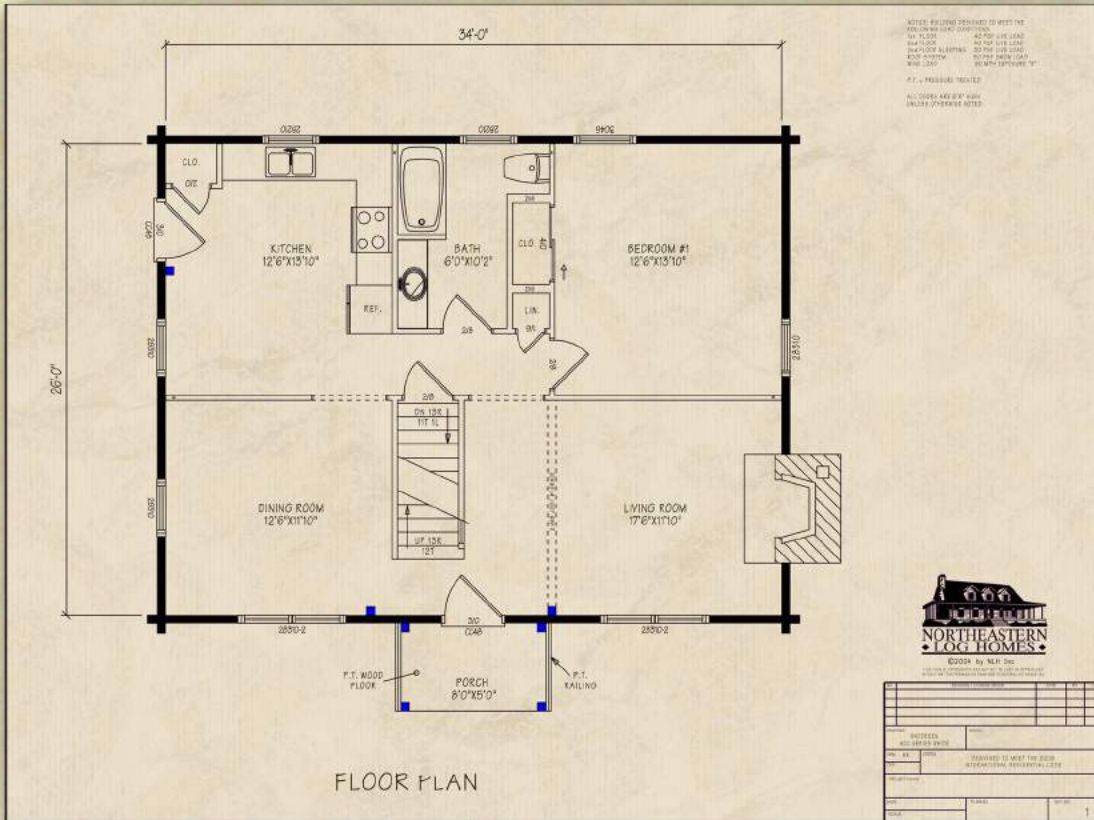

The Nantucket

Premier Home Series

 34' x 26' Size

 1,768 Square Feet

 Three Bedrooms

 1.5 Full Baths

Optional Design Ideas:

A front porch is a very easy element to add across the entire front side. It can provide a great gathering place for evening events.

 Add two doghouse dormers to the front roof area for a stylish effect.

 Consider a small porch or mudroom off the left side of the kitchen.

 A dormer across the rear will give tremendous room to those second floor areas.