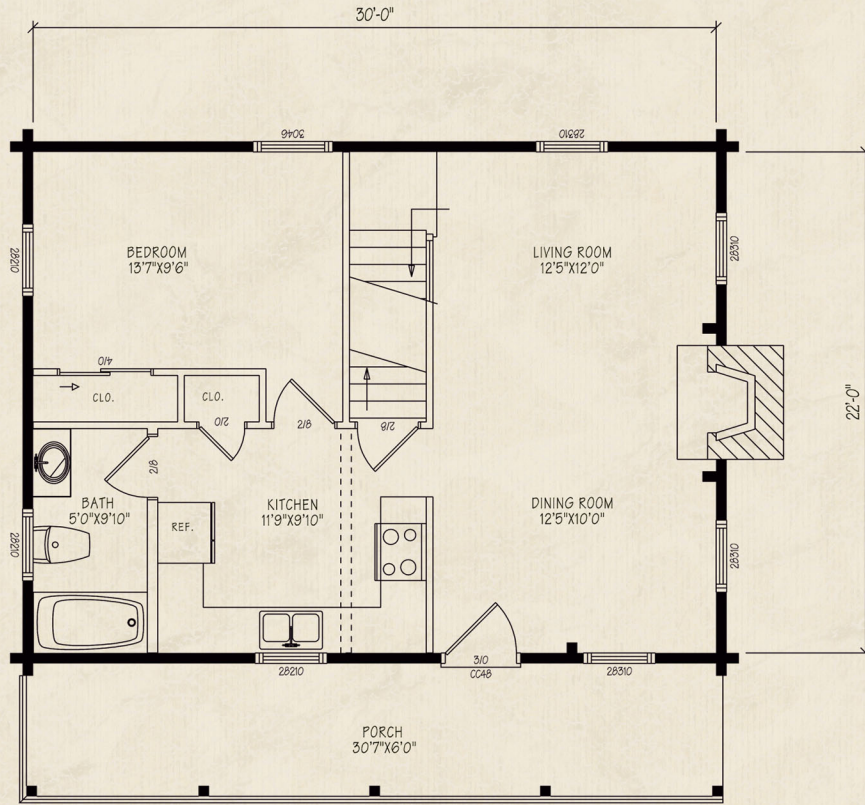

The Lucerne

Premier Home Series

22' x 30' Size

1,096 Square Feet

One Bedrooms

One Full Baths

Price information
available for download
on the website

Optional Design Ideas:

Utilize a shed dormer over the loft to utilize the entire second floor area

Add a Frenchwood door on the North wall of the living room out to a rear deck

Remove the wall area shown at the right of the kitchen for more of an open concept floorplan