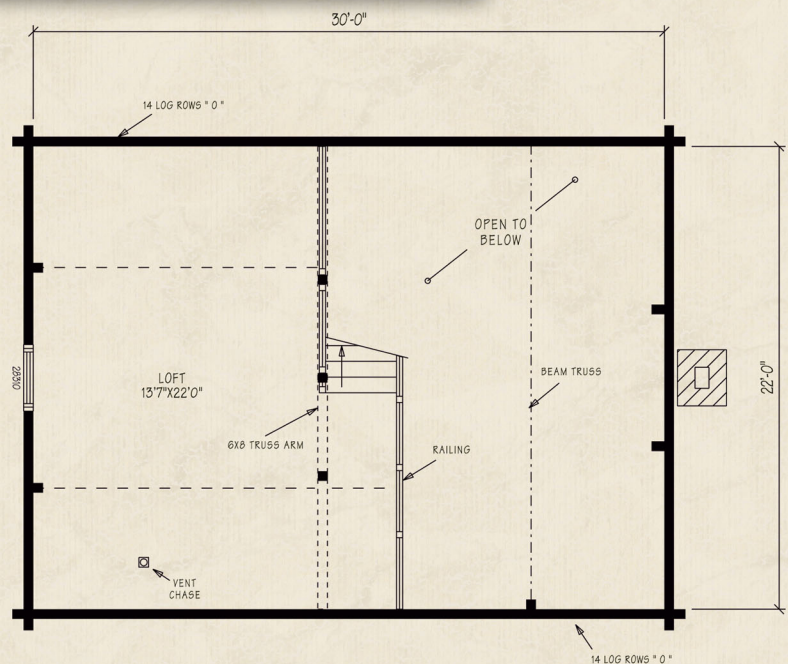

Northeastern Log Homes

info@northeasternlog.com 800-624-2797 www.northeasternlog.com