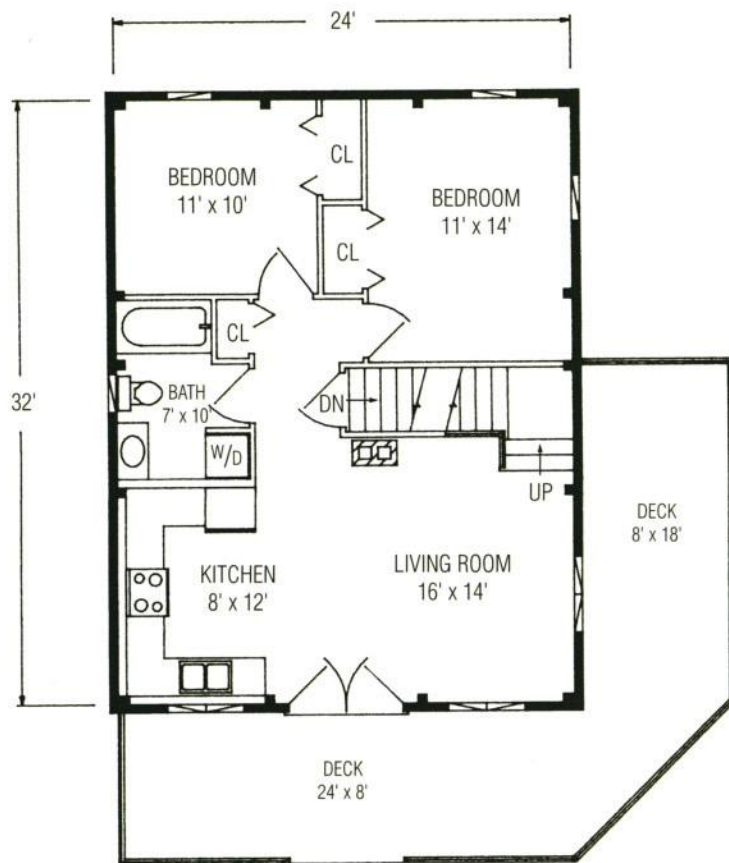

THE NORCROSS

A large wraparound deck adds summer living space to this lovely home. The Norcross features a comfortable kitchen that opens onto a spacious living area. The home also has cathedral ceilings, two cozy bedrooms, and a roomy bath. Upstairs, the large open loft and balcony make a great extra bedroom, studio, or den.

2 Bedrooms
1 Full Bath
Total Square Footage: 1,174 Sq. Ft.

THE NORCROSS

2 Bedrooms
1 Full Bath
Total Square Footage:
1,174 Sq. Ft.

1-800-624-2797

e-mail: info@classicpostandbeam.com
www.classicpostandbeam.com

FIRST FLOOR 768 SQUARE FEET

SECOND FLOOR 406 SQUARE FEET

FIRST FLOOR 768 SQUARE FEET

SECOND FLOOR 406 SQUARE FEET