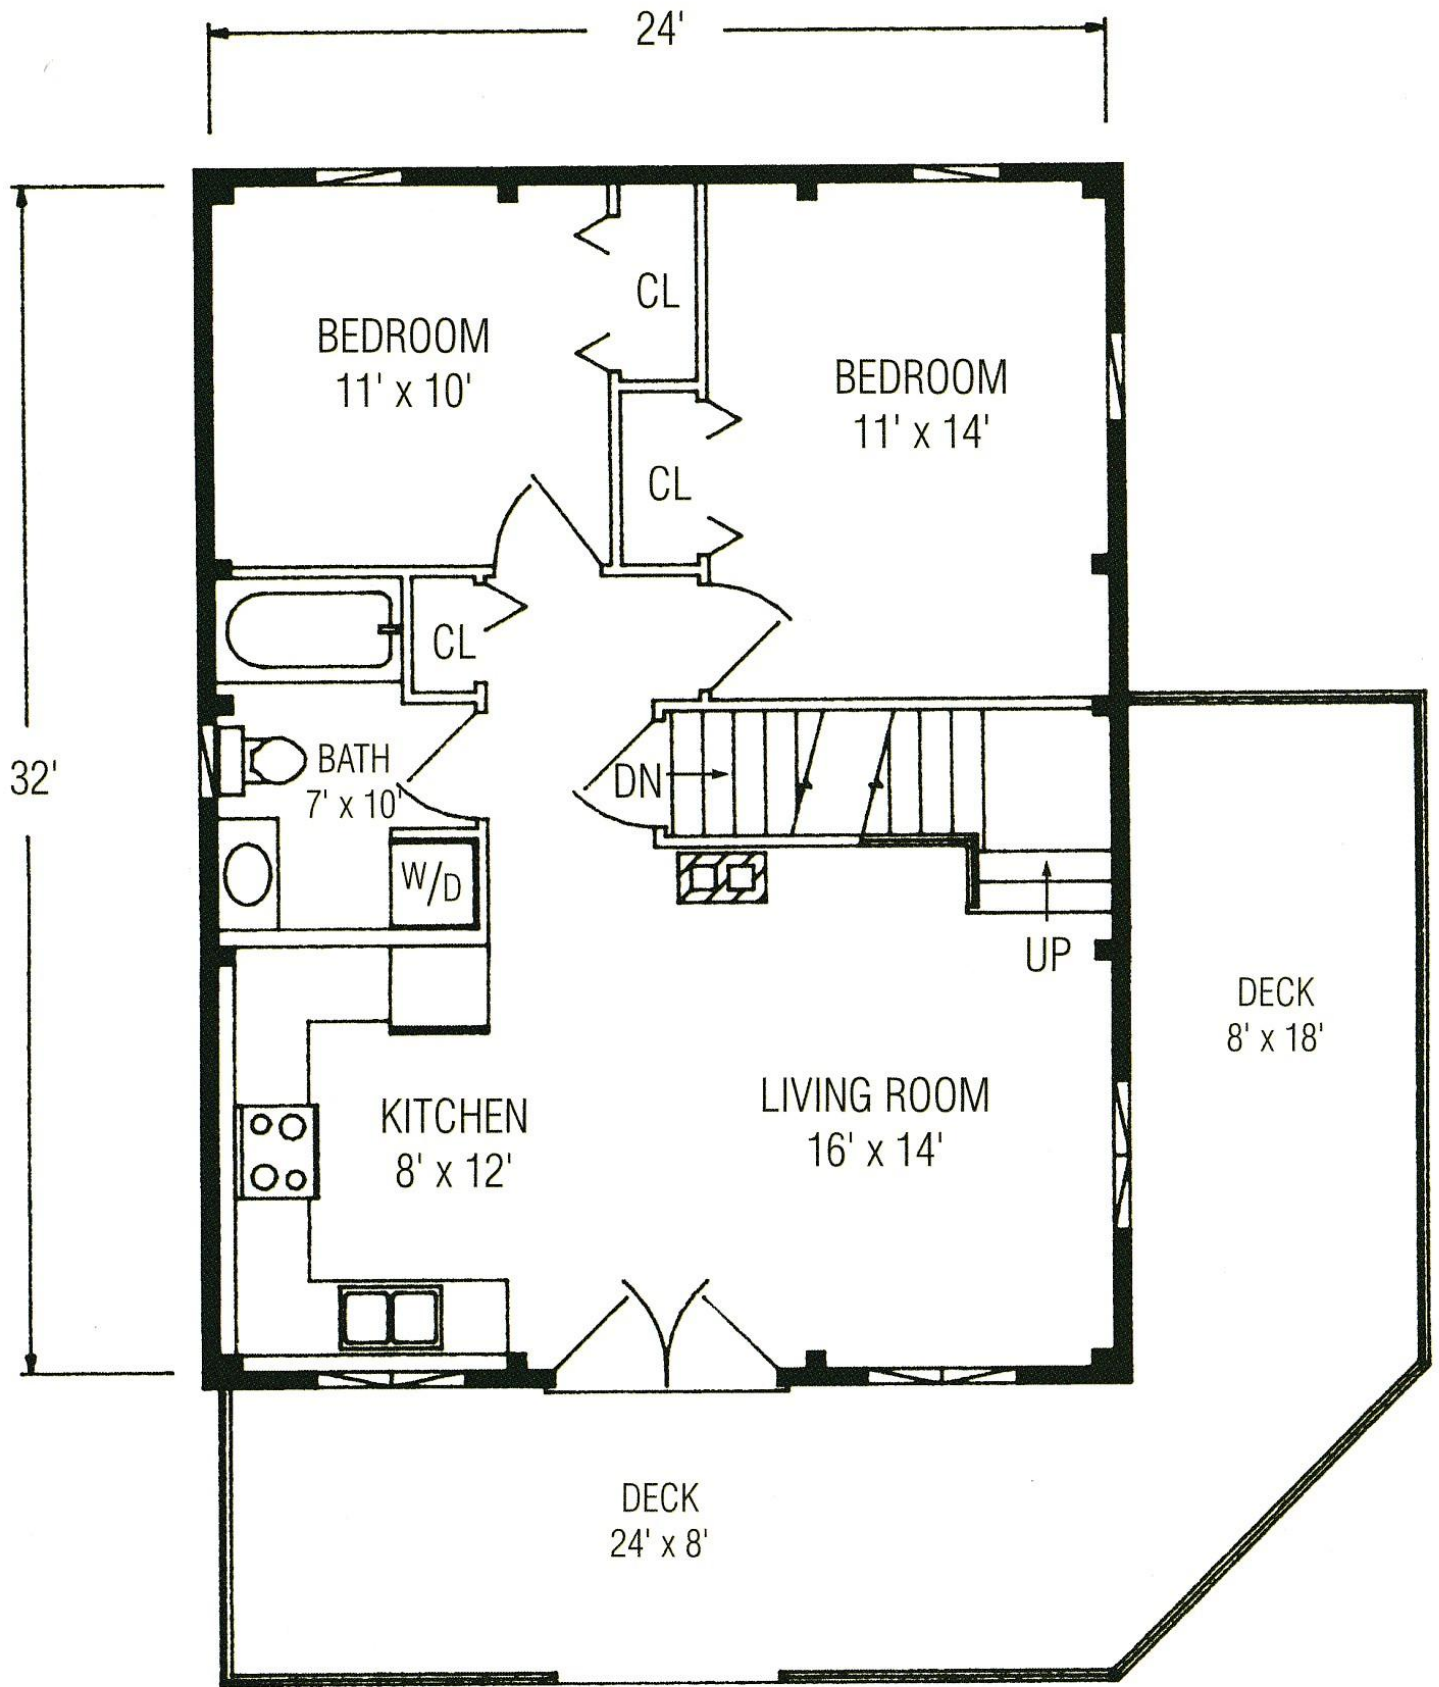

THE NORCROSS

A large wraparound deck adds summer living space to this lovely home. The Norcross features a comfortable kitchen that opens onto a spacious living area. The home also has cathedral ceilings, two cozy bedrooms, and a roomy bath. Upstairs, the large open loft and balcony make a great extra bedroom, studio, or den.

2 Bedrooms
1 Full Bath
Total Square Footage: 1,174 Sq. Ft.

THE NORCROSS

2 Bedrooms
1 Full Bath
Total Square Footage:
1,174 Sq. Ft.

1-800-624-2797

e-mail: info@classicpostandbeam.com
www.classicpostandbeam.com

FIRST FLOOR 768 SQUARE FEET

SECOND FLOOR 406 SQUARE FEET

FIRST FLOOR 768 SQUARE FEET

SECOND FLOOR 406 SQUARE FEET