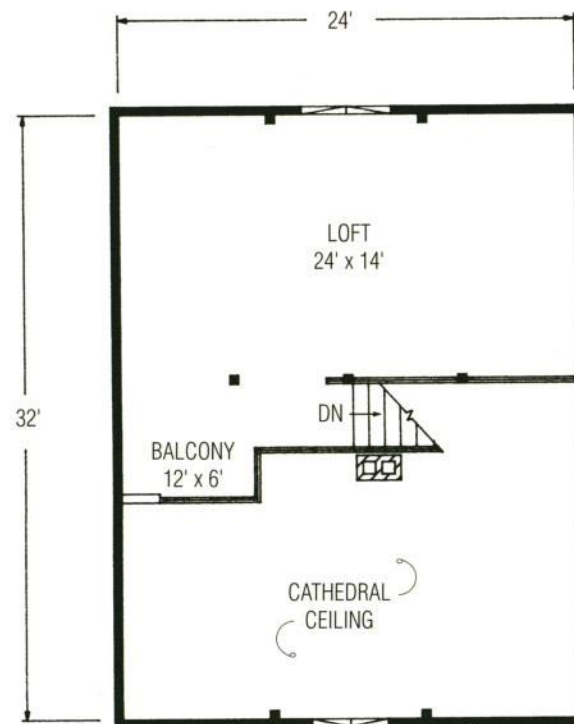

THE NORCROSS

A large wraparound deck adds summer living space to this lovely home. The Norcross features a comfortable kitchen that opens onto a spacious living area. The home also has cathedral ceilings, two cozy bedrooms, and a roomy bath. Upstairs, the large open loft and balcony make a great extra bedroom, studio, or den.

2 Bedrooms
1 Full Bath
Total Square Footage: 1,174 Sq. Ft.

THE NORCROSS

2 Bedrooms
1 Full Bath
Total Square Footage:
1,174 Sq. Ft.

1-800-624-2797

e-mail: info@classicpostandbeam.com
www.classicpostandbeam.com

FIRST FLOOR 768 SQUARE FEET

SECOND FLOOR 406 SQUARE FEET

FIRST FLOOR 768 SQUARE FEET

SECOND FLOOR 406 SQUARE FEET