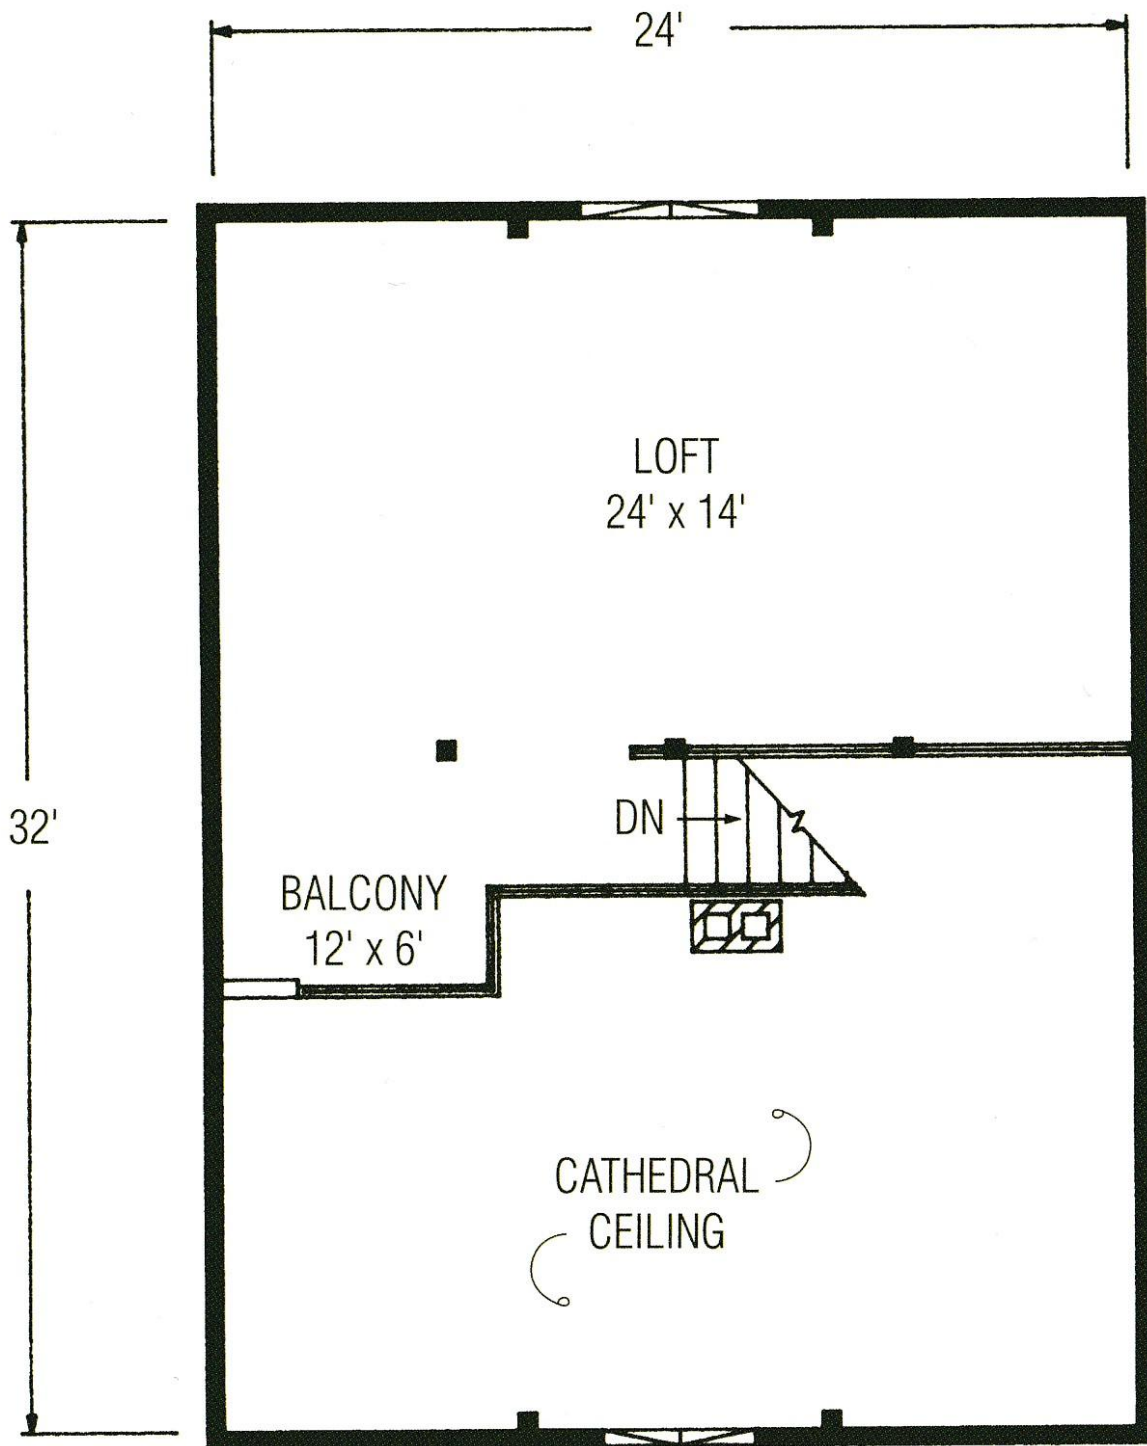

THE NORCROSS

A large wraparound deck adds summer living space to this lovely home. The Norcross features a comfortable kitchen that opens onto a spacious living area. The home also has cathedral ceilings, two cozy bedrooms, and a roomy bath. Upstairs, the large open loft and balcony make a great extra bedroom, studio, or den.

2 Bedrooms
1 Full Bath
Total Square Footage: 1,174 Sq. Ft.

THE NORCROSS

2 Bedrooms
1 Full Bath
Total Square Footage:
1,174 Sq. Ft.

1-800-624-2797

e-mail: info@classicpostandbeam.com
www.classicpostandbeam.com

FIRST FLOOR 768 SQUARE FEET

SECOND FLOOR 406 SQUARE FEET

FIRST FLOOR 768 SQUARE FEET

SECOND FLOOR 406 SQUARE FEET