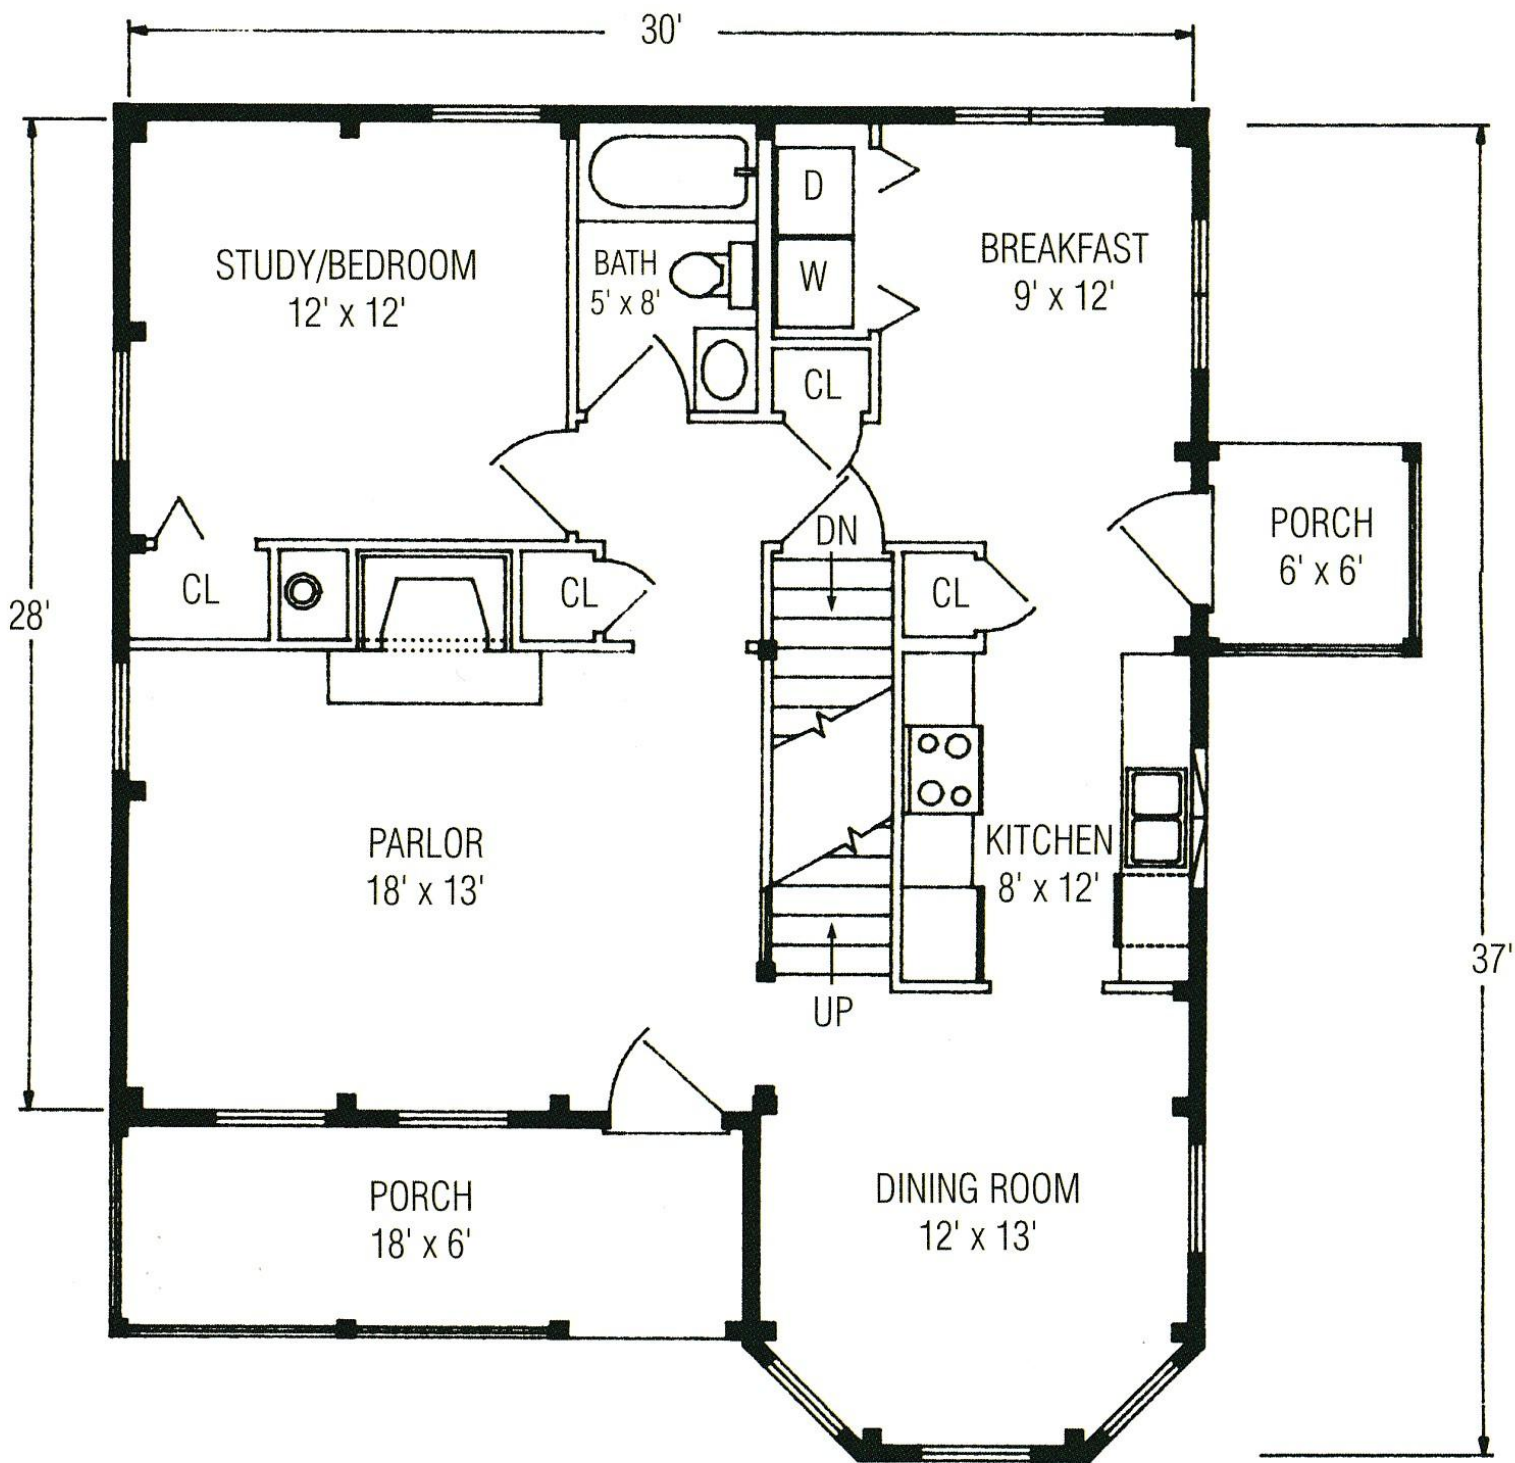

# THE VICTORIAN

The elegant Victorian features a parlor with a fireplace and front porch, a galley kitchen with adjoining breakfast nook, and a turreted dining room. An additional first-floor room makes an ideal library, office, or fourth bedroom. The second-floor master bedroom suite includes a turreted sitting room with a cathedral ceiling.

3-4 Bedrooms

3 Full Baths

Total Square Footage: 1,724 Sq. Ft.

# THE VICTORIAN

3-4 Bedrooms

3 Full Baths

Total Square Footage:  
1,724 Sq. Ft.

Package Price Shown  
on PDF download

1-800-624-2797

e-mail: [info@classicpostandbeam.com](mailto:info@classicpostandbeam.com)

[www.classicpostandbeam.com](http://www.classicpostandbeam.com)

FIRST FLOOR 946 SQUARE FEET

SECOND FLOOR 778 SQUARE FEET

**FIRST FLOOR 946 SQUARE FEET**

**SECOND FLOOR 778 SQUARE FEET**