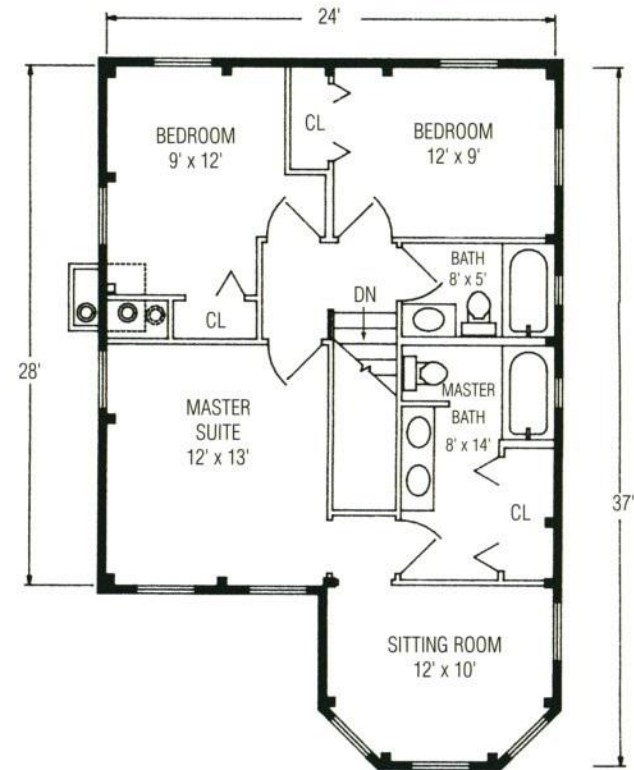

# THE VICTORIAN

The elegant Victorian features a parlor with a fireplace and front porch, a galley kitchen with adjoining breakfast nook, and a turreted dining room. An additional first-floor room makes an ideal library, office, or fourth bedroom. The second-floor master bedroom suite includes a turreted sitting room with a cathedral ceiling.

3-4 Bedrooms

3 Full Baths

Total Square Footage: 1,724 Sq. Ft.

# THE VICTORIAN

3-4 Bedrooms

3 Full Baths

Total Square Footage:  
1,724 Sq. Ft.

Package Price Shown  
on PDF download

1-800-624-2797

e-mail: [info@classicpostandbeam.com](mailto:info@classicpostandbeam.com)

[www.classicpostandbeam.com](http://www.classicpostandbeam.com)

FIRST FLOOR 946 SQUARE FEET

SECOND FLOOR 778 SQUARE FEET

**FIRST FLOOR 946 SQUARE FEET**

**SECOND FLOOR 778 SQUARE FEET**