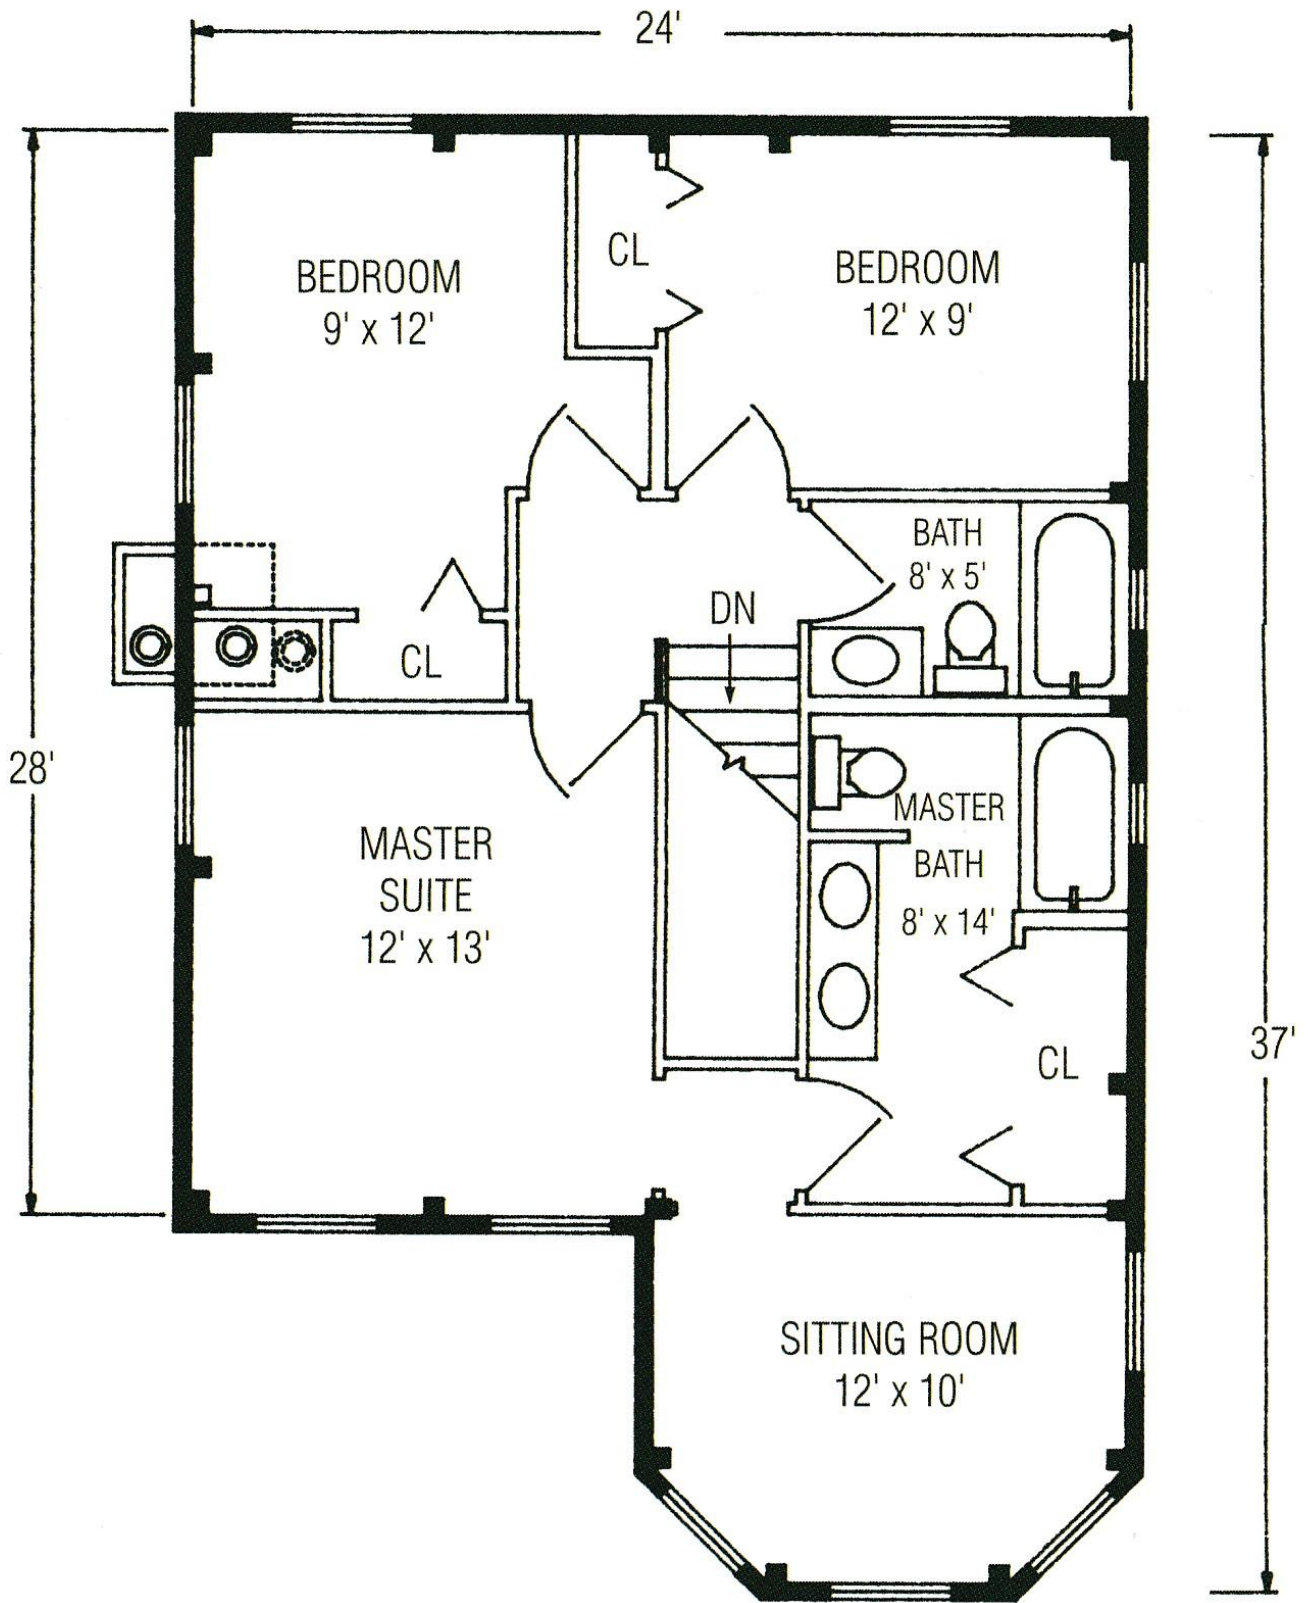

# THE VICTORIAN

The elegant Victorian features a parlor with a fireplace and front porch, a galley kitchen with adjoining breakfast nook, and a turreted dining room. An additional first-floor room makes an ideal library, office, or fourth bedroom. The second-floor master bedroom suite includes a turreted sitting room with a cathedral ceiling.

3-4 Bedrooms

3 Full Baths

Total Square Footage: 1,724 Sq. Ft.

# THE VICTORIAN

3-4 Bedrooms

3 Full Baths

Total Square Footage:  
1,724 Sq. Ft.

Package Price Shown  
on PDF download

1-800-624-2797

e-mail: [info@classicpostandbeam.com](mailto:info@classicpostandbeam.com)

[www.classicpostandbeam.com](http://www.classicpostandbeam.com)

FIRST FLOOR 946 SQUARE FEET

SECOND FLOOR 778 SQUARE FEET

**FIRST FLOOR 946 SQUARE FEET**

**SECOND FLOOR 778 SQUARE FEET**