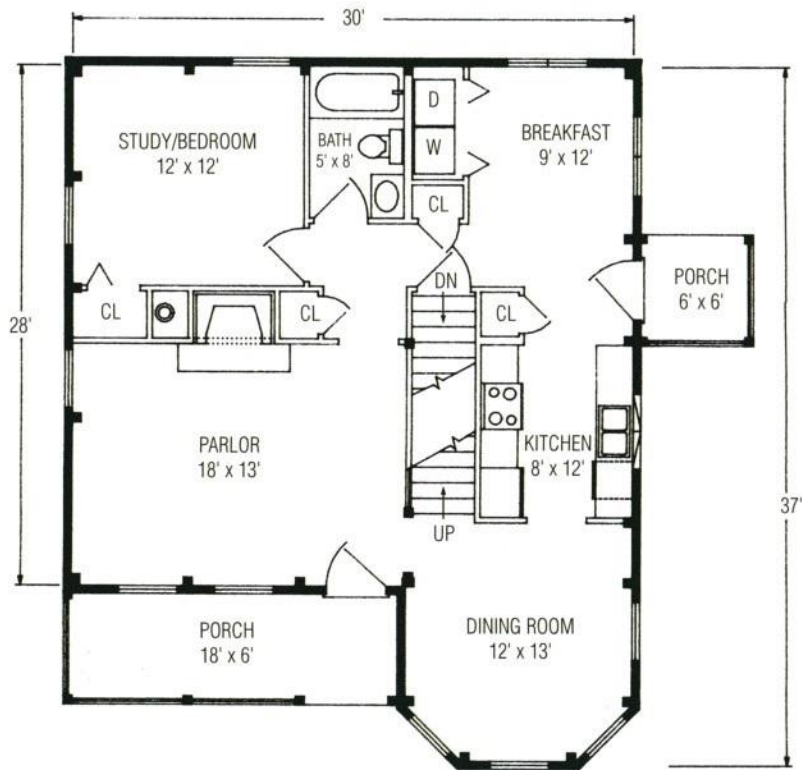

# THE VICTORIAN

The elegant Victorian features a parlor with a fireplace and front porch, a galley kitchen with adjoining breakfast nook, and a turreted dining room. An additional first-floor room makes an ideal library, office, or fourth bedroom. The second-floor master bedroom suite includes a turreted sitting room with a cathedral ceiling.

3-4 Bedrooms

3 Full Baths

Total Square Footage: 1,724 Sq. Ft.

# THE VICTORIAN

3-4 Bedrooms

3 Full Baths

Total Square Footage:  
1,724 Sq. Ft.

Package Price Shown  
on PDF download

1-800-624-2797

e-mail: [info@classicpostandbeam.com](mailto:info@classicpostandbeam.com)

[www.classicpostandbeam.com](http://www.classicpostandbeam.com)

FIRST FLOOR 946 SQUARE FEET

SECOND FLOOR 778 SQUARE FEET

**FIRST FLOOR 946 SQUARE FEET**

**SECOND FLOOR 778 SQUARE FEET**