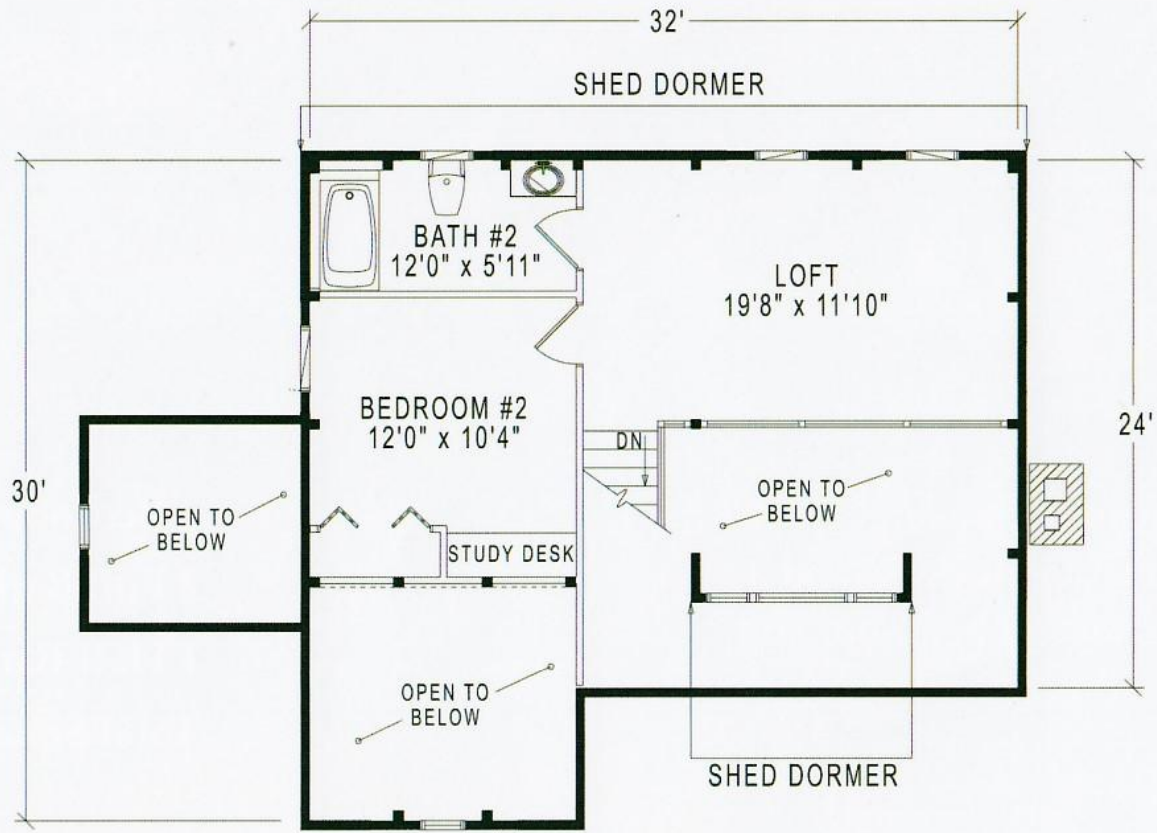

THE SOMERSET

The Somerset features an open floor plan with a large fireplace, a dining room leading to a spacious deck, and a first-floor master bedroom. Upstairs are a second bedroom and loft. The attached two-car garage offers additional loft storage.

2 Bedrooms
2 Full Baths
1 Half Bath
Total Square Footage: 1,514 Sq. Ft.

THE SOMERSET

2 Bedrooms

2 Full Baths

1 Half Bath

Total Square Footage:
1,514 Sq. Ft.

Package Price Shown
on PDF download

1-800-528-4456

e-mail: info@classicpostandbeam.com

www.classicpostandbeam.com

**FIRST FLOOR
1,038 SQUARE FEET**

**SECOND FLOOR
476 SQUARE FEET**