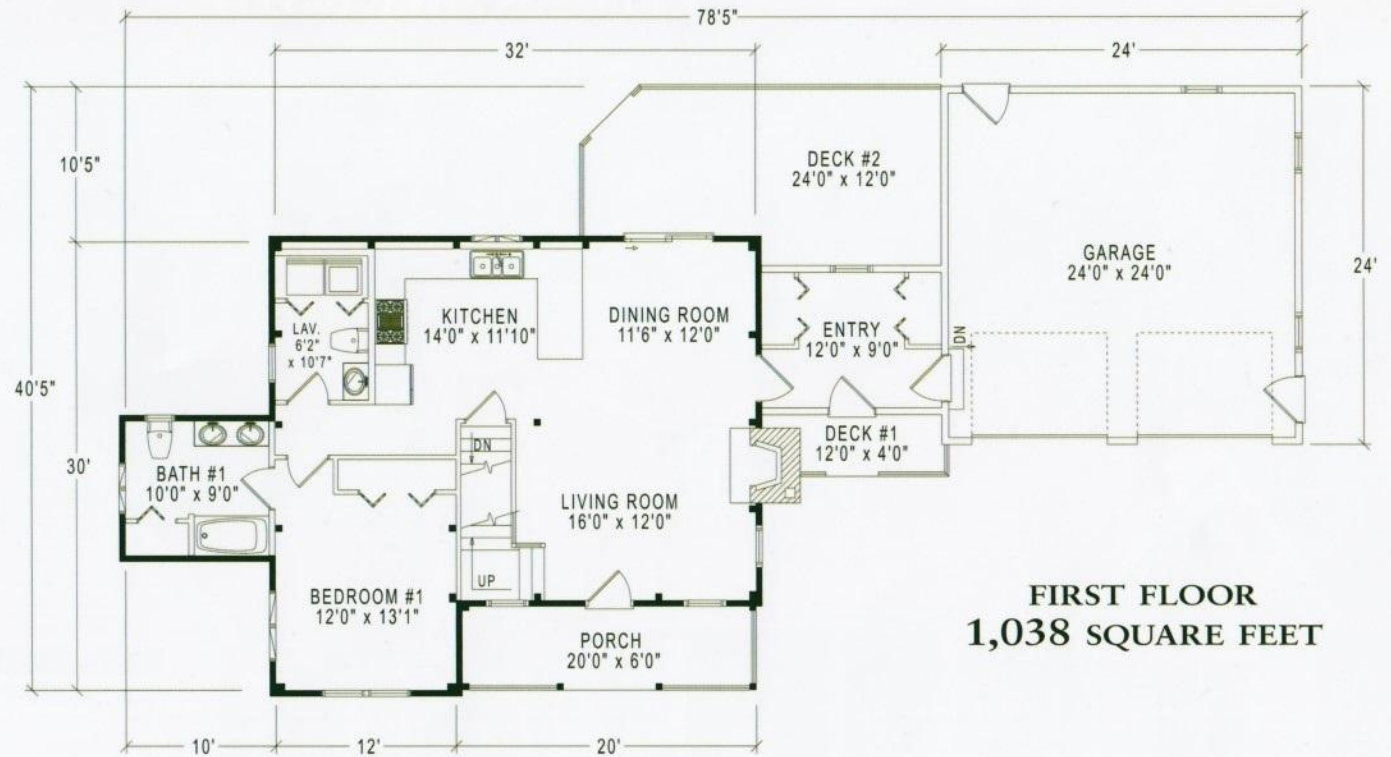

THE SOMERSET

The Somerset features an open floor plan with a large fireplace, a dining room leading to a spacious deck, and a first-floor master bedroom. Upstairs are a second bedroom and loft. The attached two-car garage offers additional loft storage.

2 Bedrooms
2 Full Baths
1 Half Bath
Total Square Footage: 1,514 Sq. Ft.

THE SOMERSET

2 Bedrooms

2 Full Baths

1 Half Bath

Total Square Footage:
1,514 Sq. Ft.

Package Price Shown
on PDF download

1-800-528-4456

e-mail: info@classicpostandbeam.com

www.classicpostandbeam.com

**FIRST FLOOR
1,038 SQUARE FEET**

**SECOND FLOOR
476 SQUARE FEET**