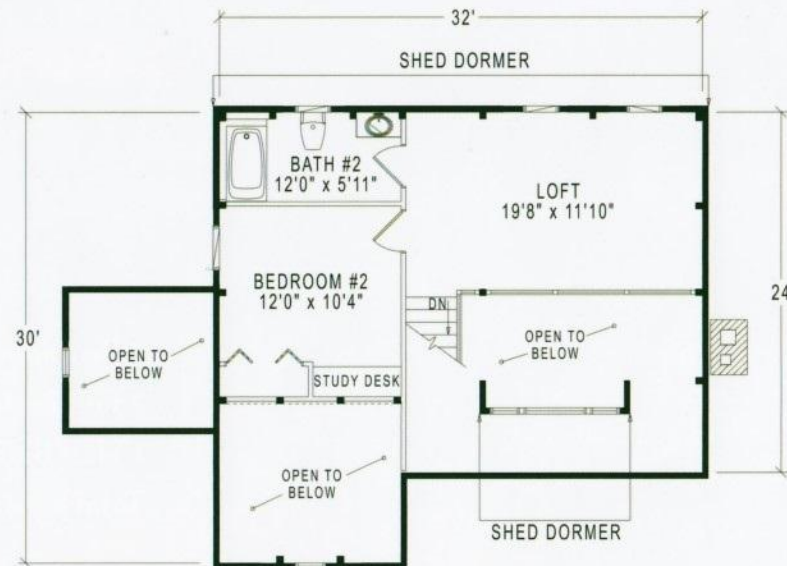

THE SOMERSET

The Somerset features an open floor plan with a large fireplace, a dining room leading to a spacious deck, and a first-floor master bedroom. Upstairs are a second bedroom and loft. The attached two-car garage offers additional loft storage.

2 Bedrooms
2 Full Baths
1 Half Bath
Total Square Footage: 1,514 Sq. Ft.

THE SOMERSET

2 Bedrooms

2 Full Baths

1 Half Bath

Total Square Footage:
1,514 Sq. Ft.

Package Price Shown
on PDF download

1-800-528-4456

e-mail: info@classicpostandbeam.com

www.classicpostandbeam.com

**FIRST FLOOR
1,038 SQUARE FEET**

**SECOND FLOOR
476 SQUARE FEET**