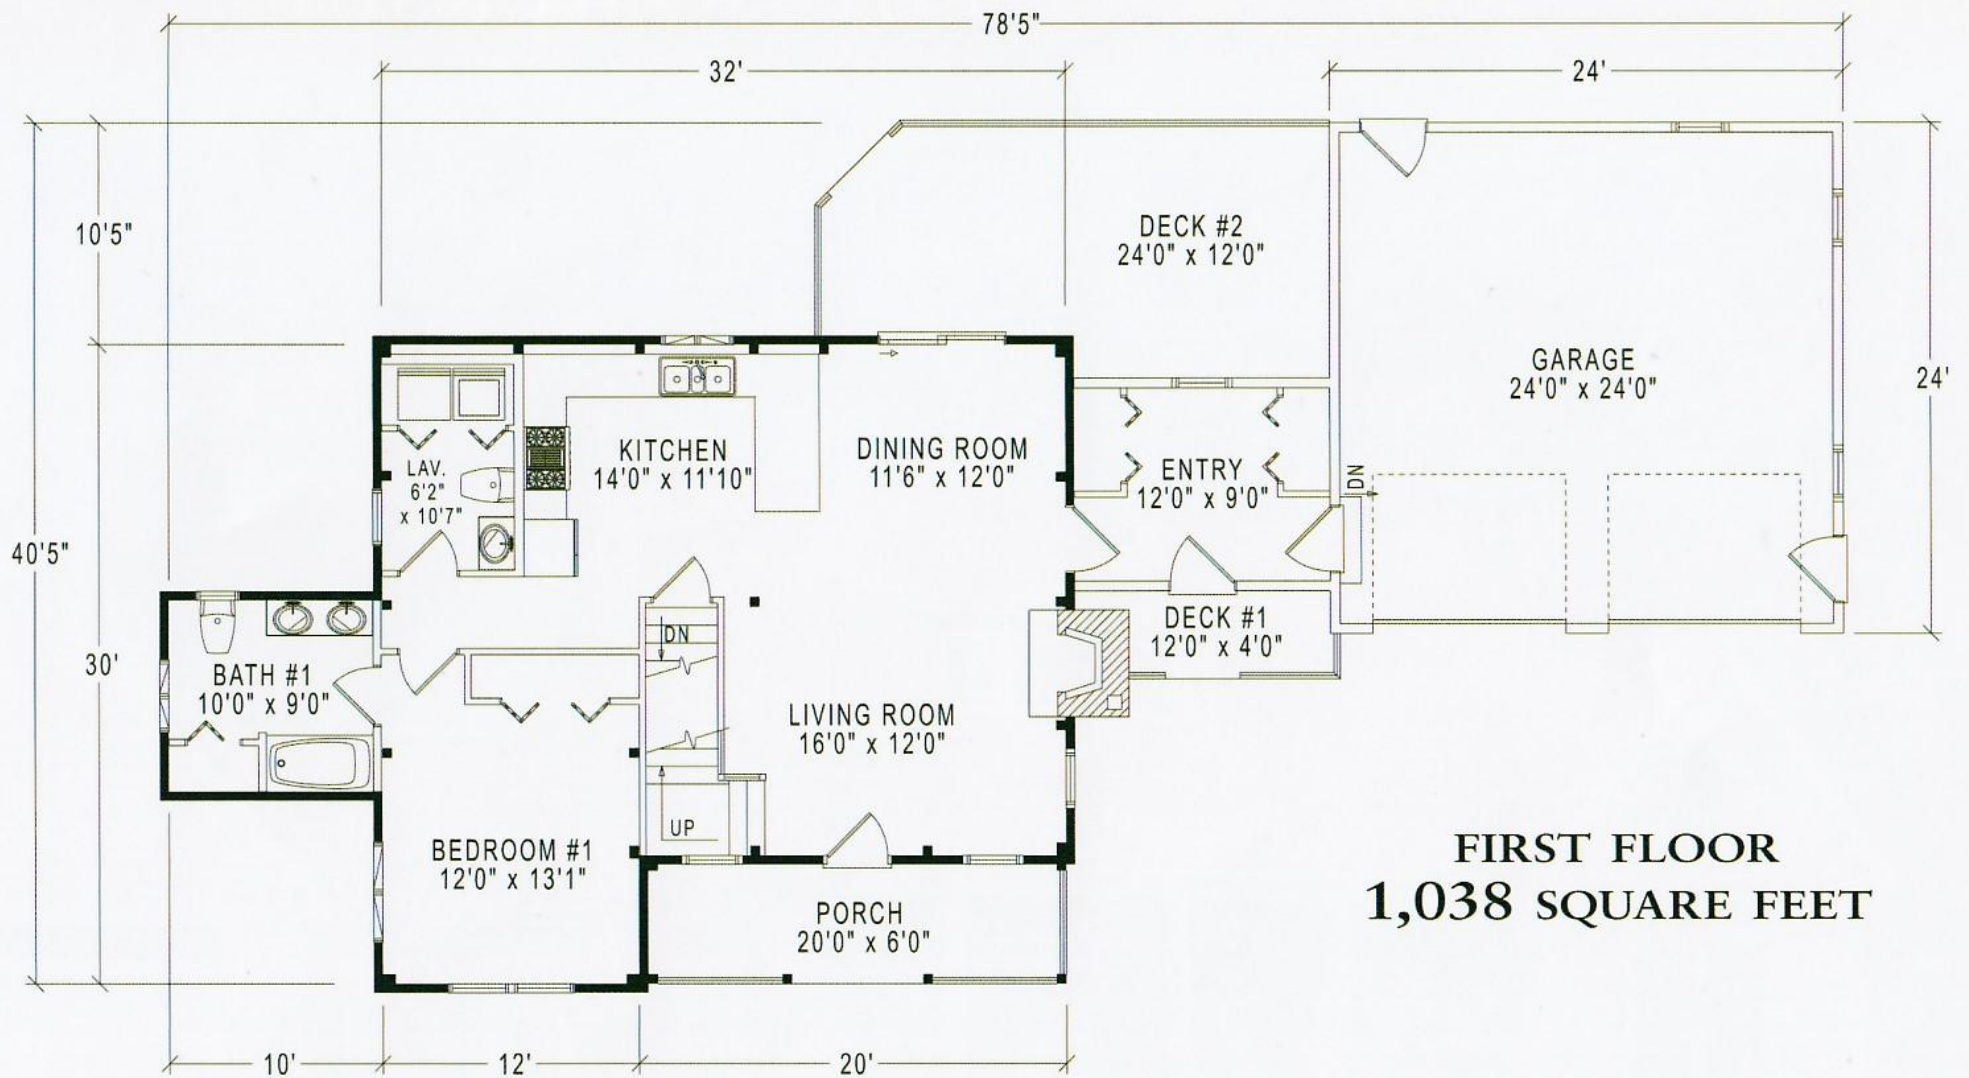

THE SOMERSET

The Somerset features an open floor plan with a large fireplace, a dining room leading to a spacious deck, and a first-floor master bedroom. Upstairs are a second bedroom and loft. The attached two-car garage offers additional loft storage.

2 Bedrooms
2 Full Baths
1 Half Bath
Total Square Footage: 1,514 Sq. Ft.

THE SOMERSET

2 Bedrooms

2 Full Baths

1 Half Bath

Total Square Footage:
1,514 Sq. Ft.

Package Price Shown
on PDF download

1-800-528-4456

e-mail: info@classicpostandbeam.com

www.classicpostandbeam.com

**FIRST FLOOR
1,038 SQUARE FEET**

**SECOND FLOOR
476 SQUARE FEET**