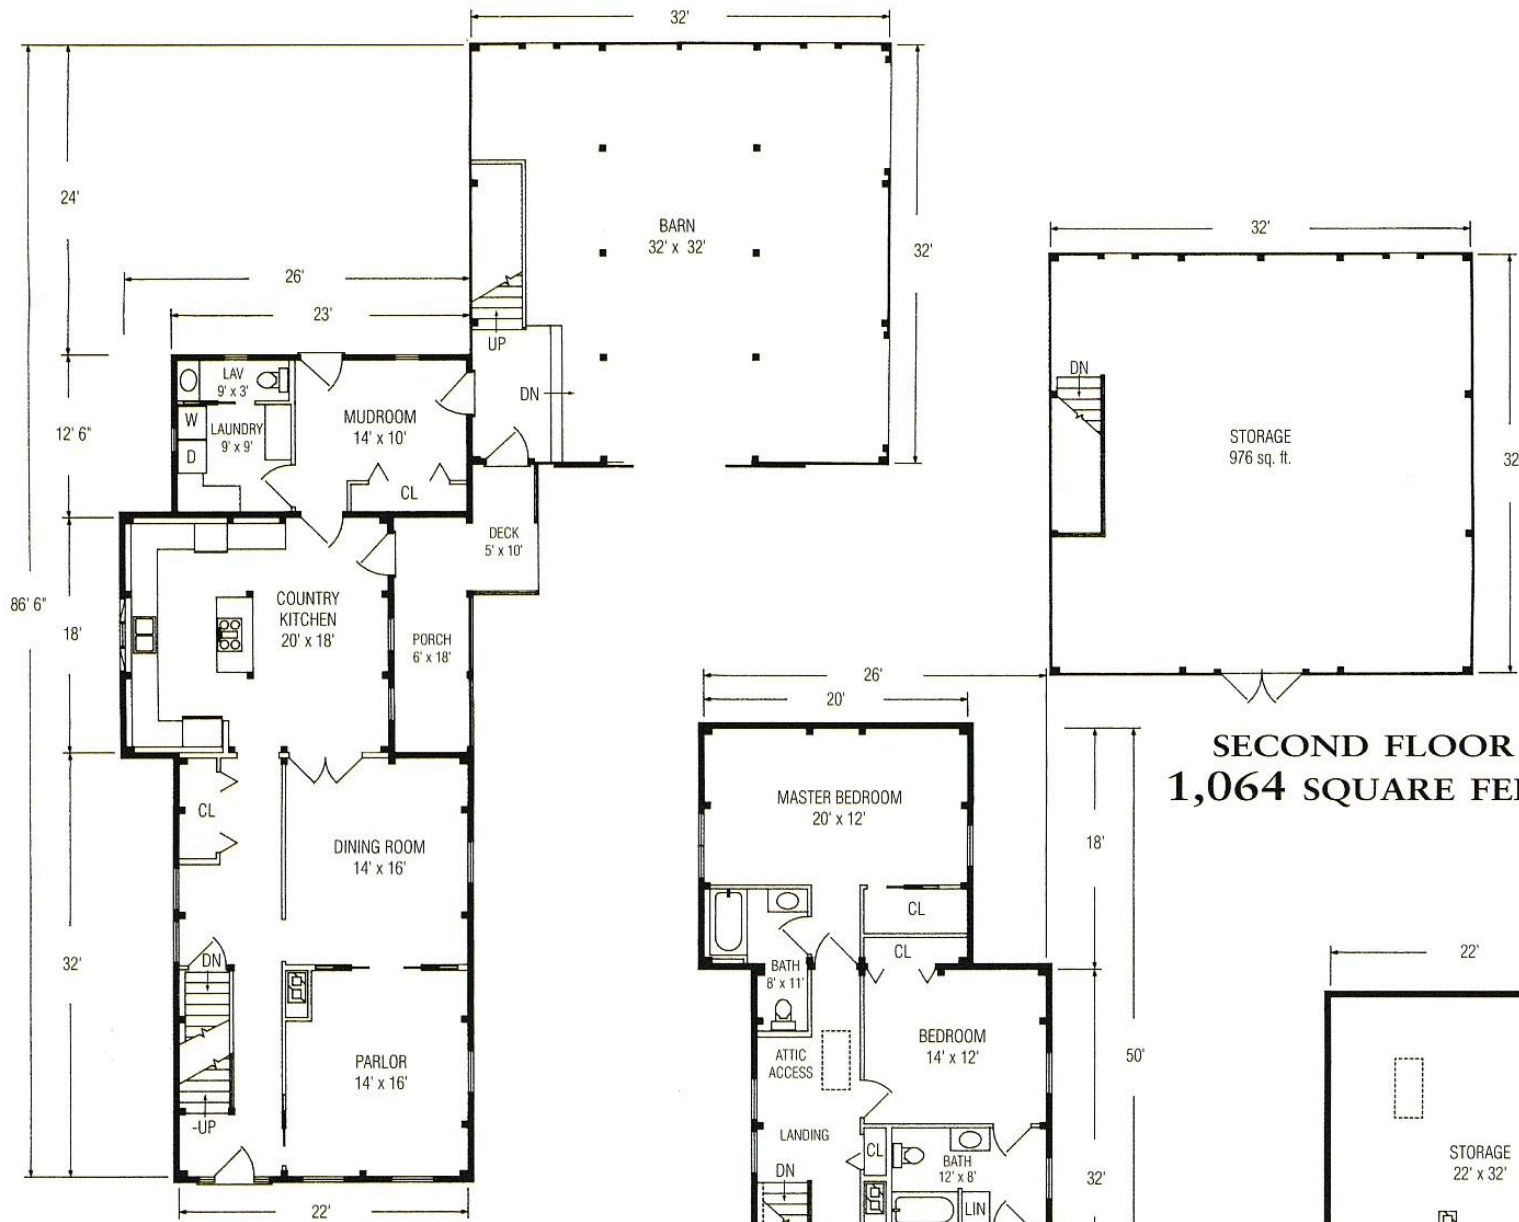

**FIRST FLOOR
1,317 SQUARE FEET**

**SECOND FLOOR
1,064 SQUARE FEET**

ATTIC FLOOR PLAN