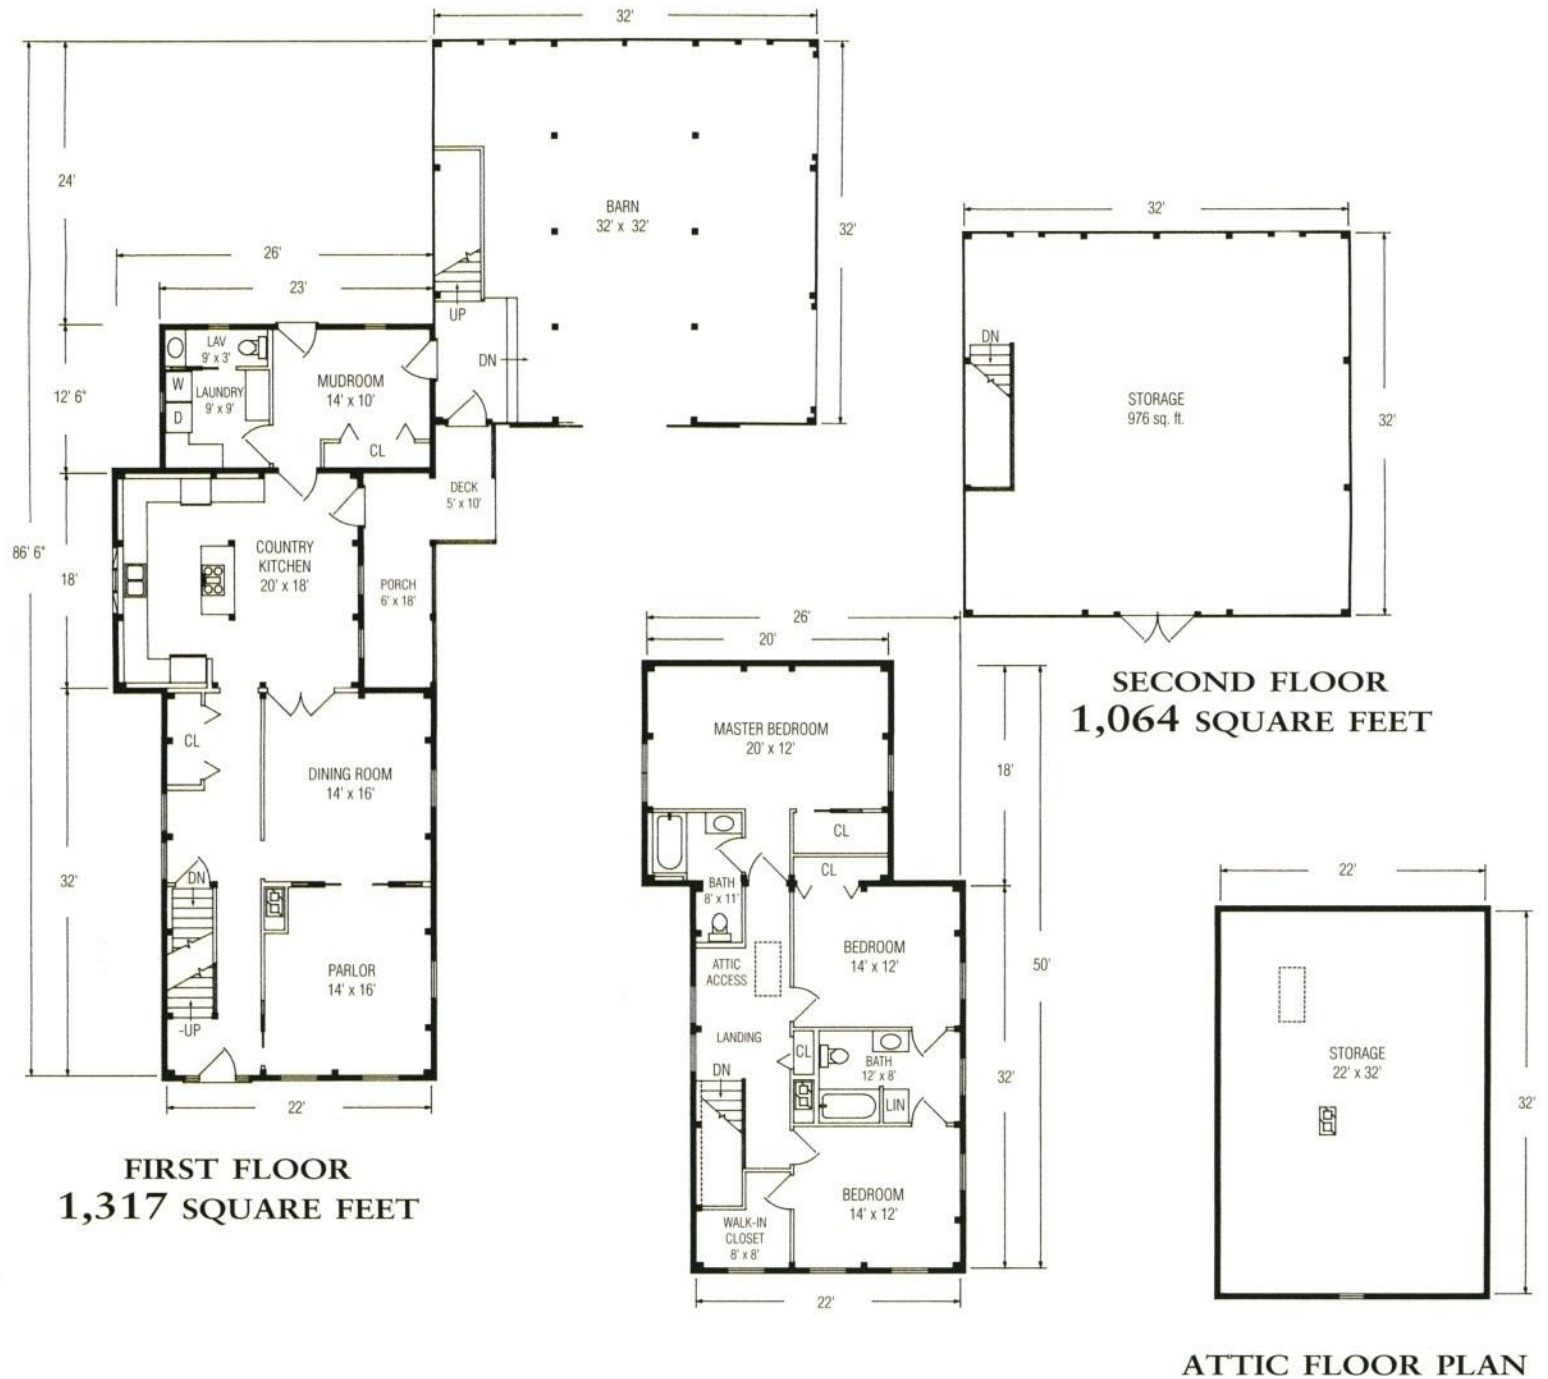

1-800-624-2797

e-mail: info@classicpostandbeam.com

www.classicpostandbeam.com