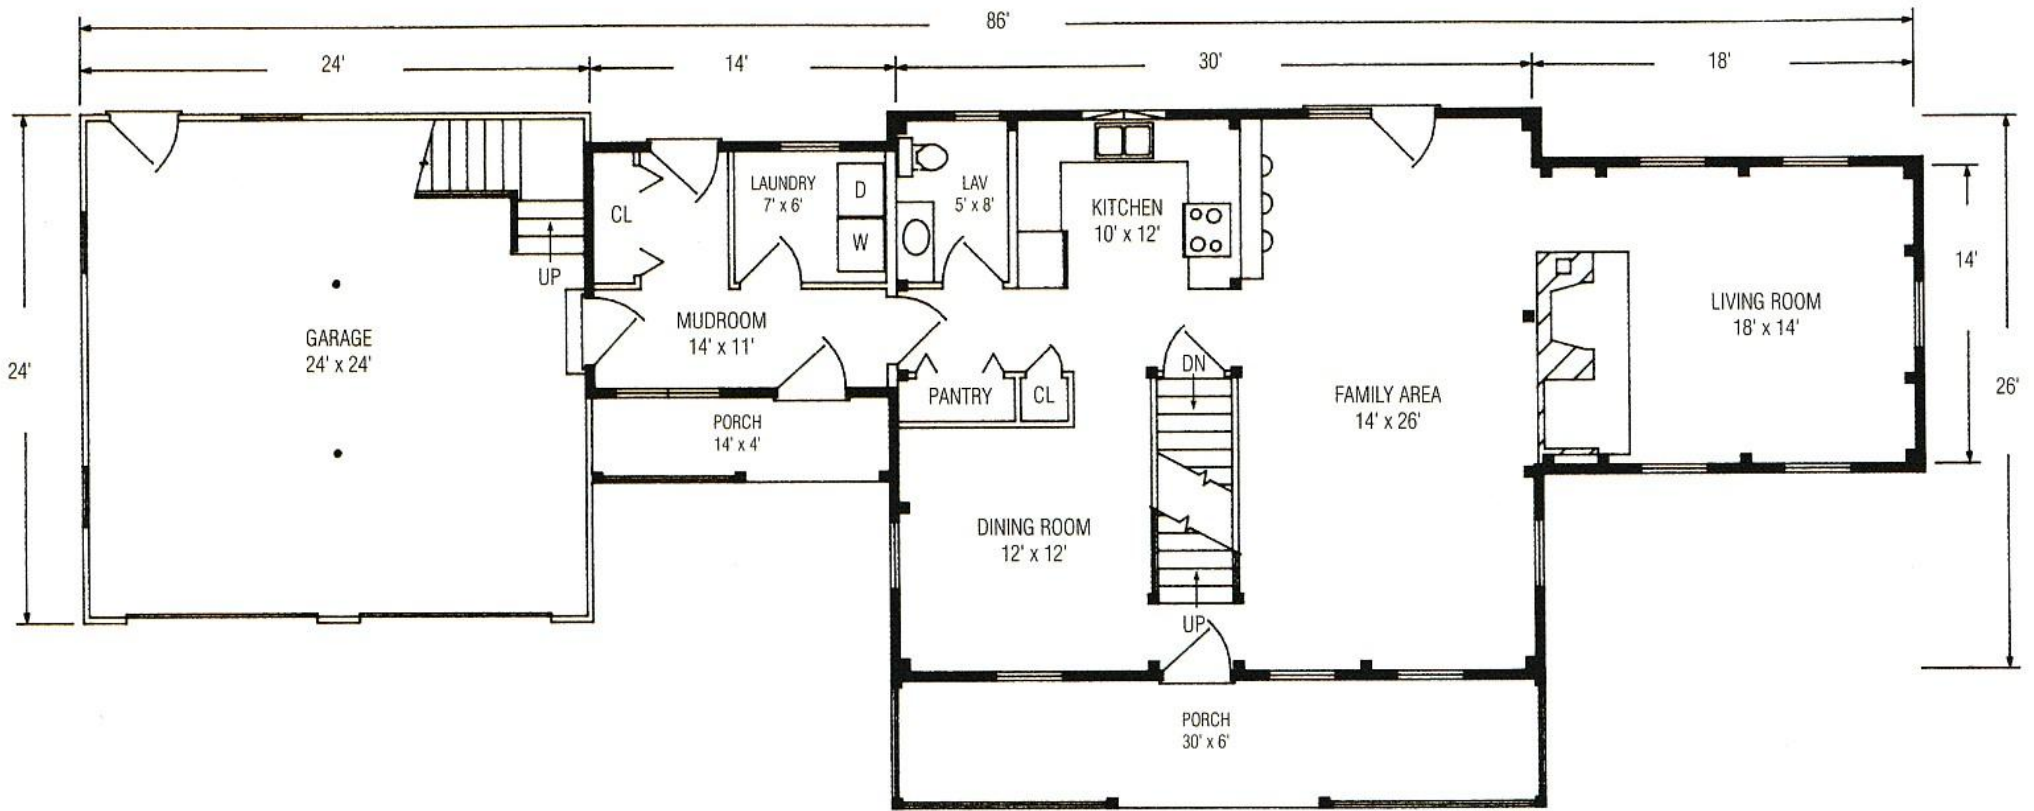

CAPE ELIZABETH

A farmer's porch lends a distinctive look to this full-dormered, three-bedroom cape. The Cape Elizabeth features an attached living room with fireplace, a great room/kitchen with breakfast bar, and a separate dining room. An attached two-car garage and storage loft, plus a mudroom and laundry, make this a great family home.

3 Bedrooms
1 Full Bath
1 Half Bath
Total Square Footage: 1,966 Sq. Ft.

CAPE ELIZABETH

3 Bedrooms

1 Full Bath

1 Half Bath

Total Square Footage:
1,966 Sq. Ft.

1-800-624-2797

e-mail: info@classicpostandbeam.com

www.classicpostandbeam.com

FIRST FLOOR 1,186 SQUARE FEET

SECOND FLOOR 780 SQUARE FEET

FIRST FLOOR 1,186 SQUARE FEET

SECOND FLOOR 780 SQUARE FEET