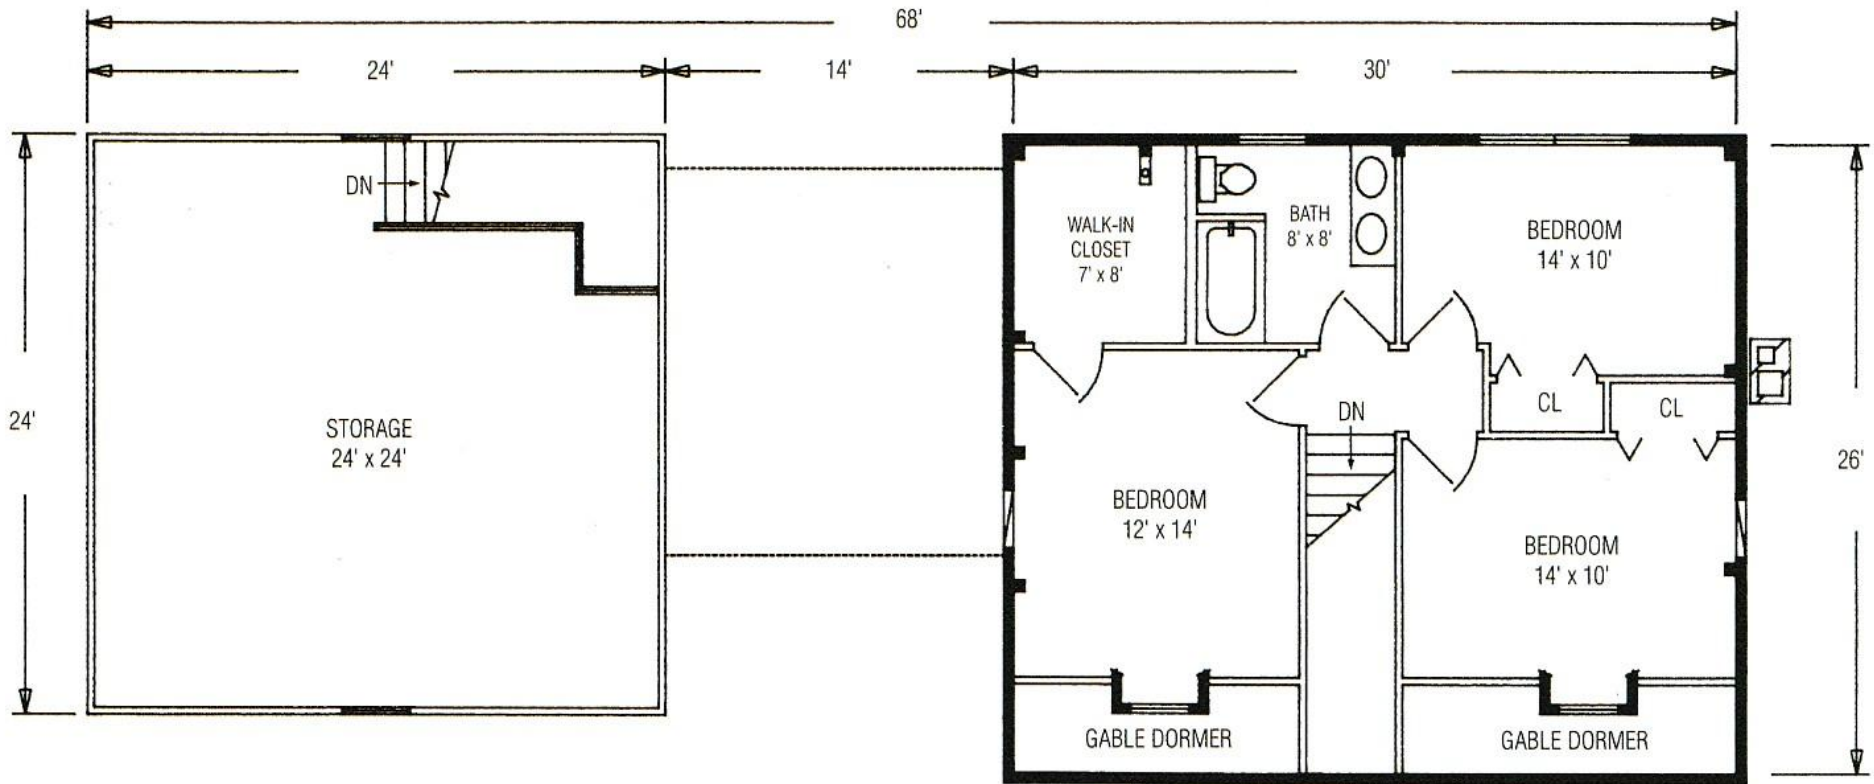

CAPE ELIZABETH

A farmer's porch lends a distinctive look to this full-dormered, three-bedroom cape. The Cape Elizabeth features an attached living room with fireplace, a great room/kitchen with breakfast bar, and a separate dining room. An attached two-car garage and storage loft, plus a mudroom and laundry, make this a great family home.

3 Bedrooms
1 Full Bath
1 Half Bath
Total Square Footage: 1,966 Sq. Ft.

CAPE ELIZABETH

3 Bedrooms

1 Full Bath

1 Half Bath

Total Square Footage:
1,966 Sq. Ft.

1-800-624-2797

e-mail: info@classicpostandbeam.com

www.classicpostandbeam.com

FIRST FLOOR 1,186 SQUARE FEET

SECOND FLOOR 780 SQUARE FEET

FIRST FLOOR 1,186 SQUARE FEET

SECOND FLOOR 780 SQUARE FEET