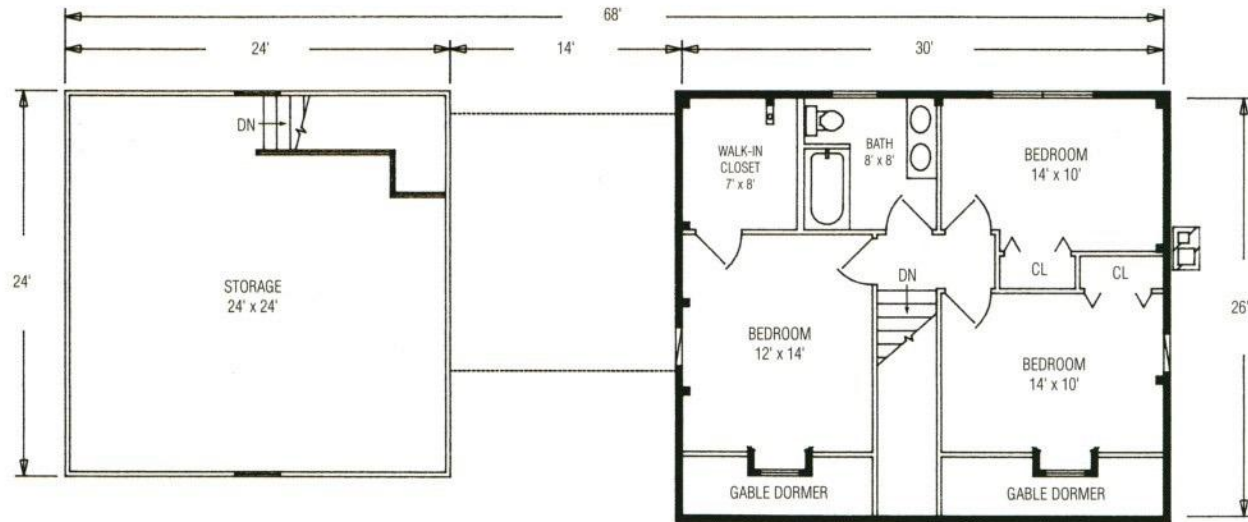

CAPE ELIZABETH

A farmer's porch lends a distinctive look to this full-dormered, three-bedroom cape. The Cape Elizabeth features an attached living room with fireplace, a great room/kitchen with breakfast bar, and a separate dining room. An attached two-car garage and storage loft, plus a mudroom and laundry, make this a great family home.

3 Bedrooms
1 Full Bath
1 Half Bath
Total Square Footage: 1,966 Sq. Ft.

CAPE ELIZABETH

3 Bedrooms

1 Full Bath

1 Half Bath

Total Square Footage:
1,966 Sq. Ft.

1-800-624-2797

e-mail: info@classicpostandbeam.com

www.classicpostandbeam.com

FIRST FLOOR 1,186 SQUARE FEET

SECOND FLOOR 780 SQUARE FEET

FIRST FLOOR 1,186 SQUARE FEET

SECOND FLOOR 780 SQUARE FEET