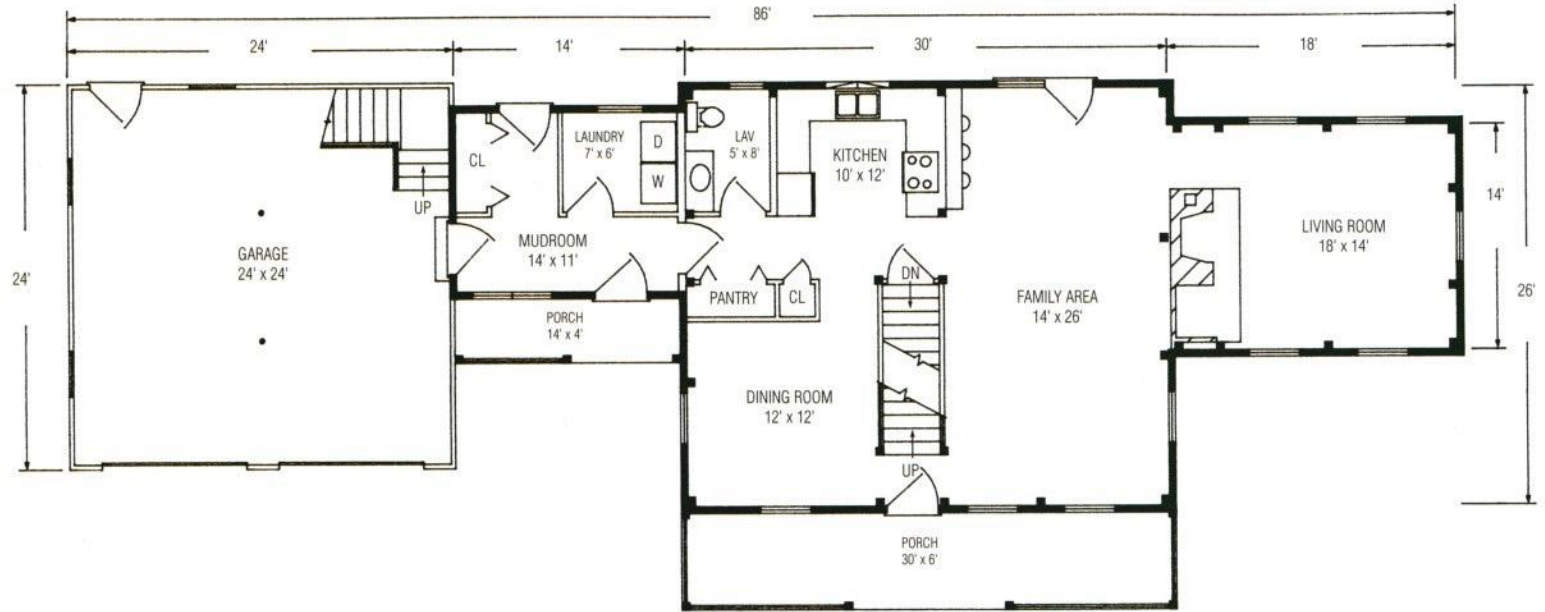

CAPE ELIZABETH

A farmer's porch lends a distinctive look to this full-dormered, three-bedroom cape. The Cape Elizabeth features an attached living room with fireplace, a great room/kitchen with breakfast bar, and a separate dining room. An attached two-car garage and storage loft, plus a mudroom and laundry, make this a great family home.

3 Bedrooms
1 Full Bath
1 Half Bath
Total Square Footage: 1,966 Sq. Ft.

CAPE ELIZABETH

3 Bedrooms

1 Full Bath

1 Half Bath

Total Square Footage:
1,966 Sq. Ft.

1-800-624-2797

e-mail: info@classicpostandbeam.com

www.classicpostandbeam.com

FIRST FLOOR 1,186 SQUARE FEET

SECOND FLOOR 780 SQUARE FEET

FIRST FLOOR 1,186 SQUARE FEET

SECOND FLOOR 780 SQUARE FEET