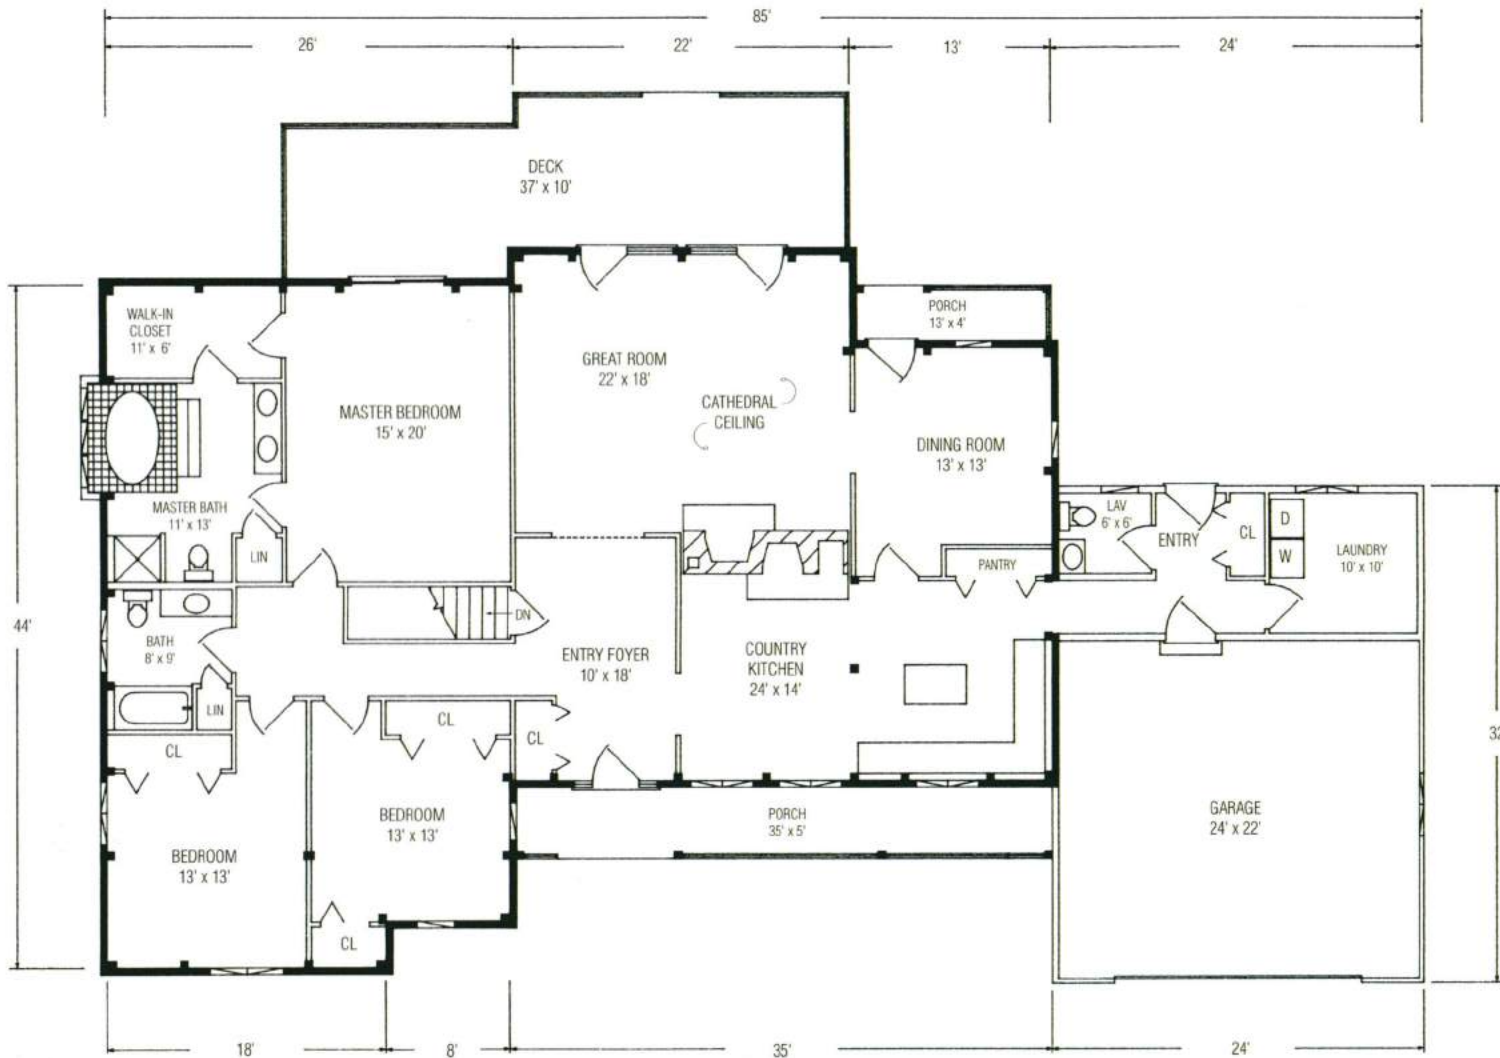

THE ACADIAN

This classic ranch features a central great room with a cathedral ceiling and a fireplace. A magnificent master bedroom opens onto an en-suite bath area large enough to accommodate a raised whirlpool and shower. Off the foyer, a country kitchen and dining room lead to a mudroom/laundry area that connects to a two-car garage. The farmer's front porch lends a distinctive look to The Acadian.

3 Bedrooms
2 Full Baths
1 Half Bath
Total Square Footage: 2,446 Sq. Ft.

THE ACADIAN

3 Bedrooms
2 Full Baths
1 Half Bath
Total Square Footage:
2,446 Sq. Ft.

1-800-872-2326
Fax: 1-207-363-2411
e-mail: info@classicpostandbeam.com
www.classicpostandbeam.com

FIRST FLOOR 2,446 SQUARE FEET

FIRST FLOOR 2,446 SQUARE FEET