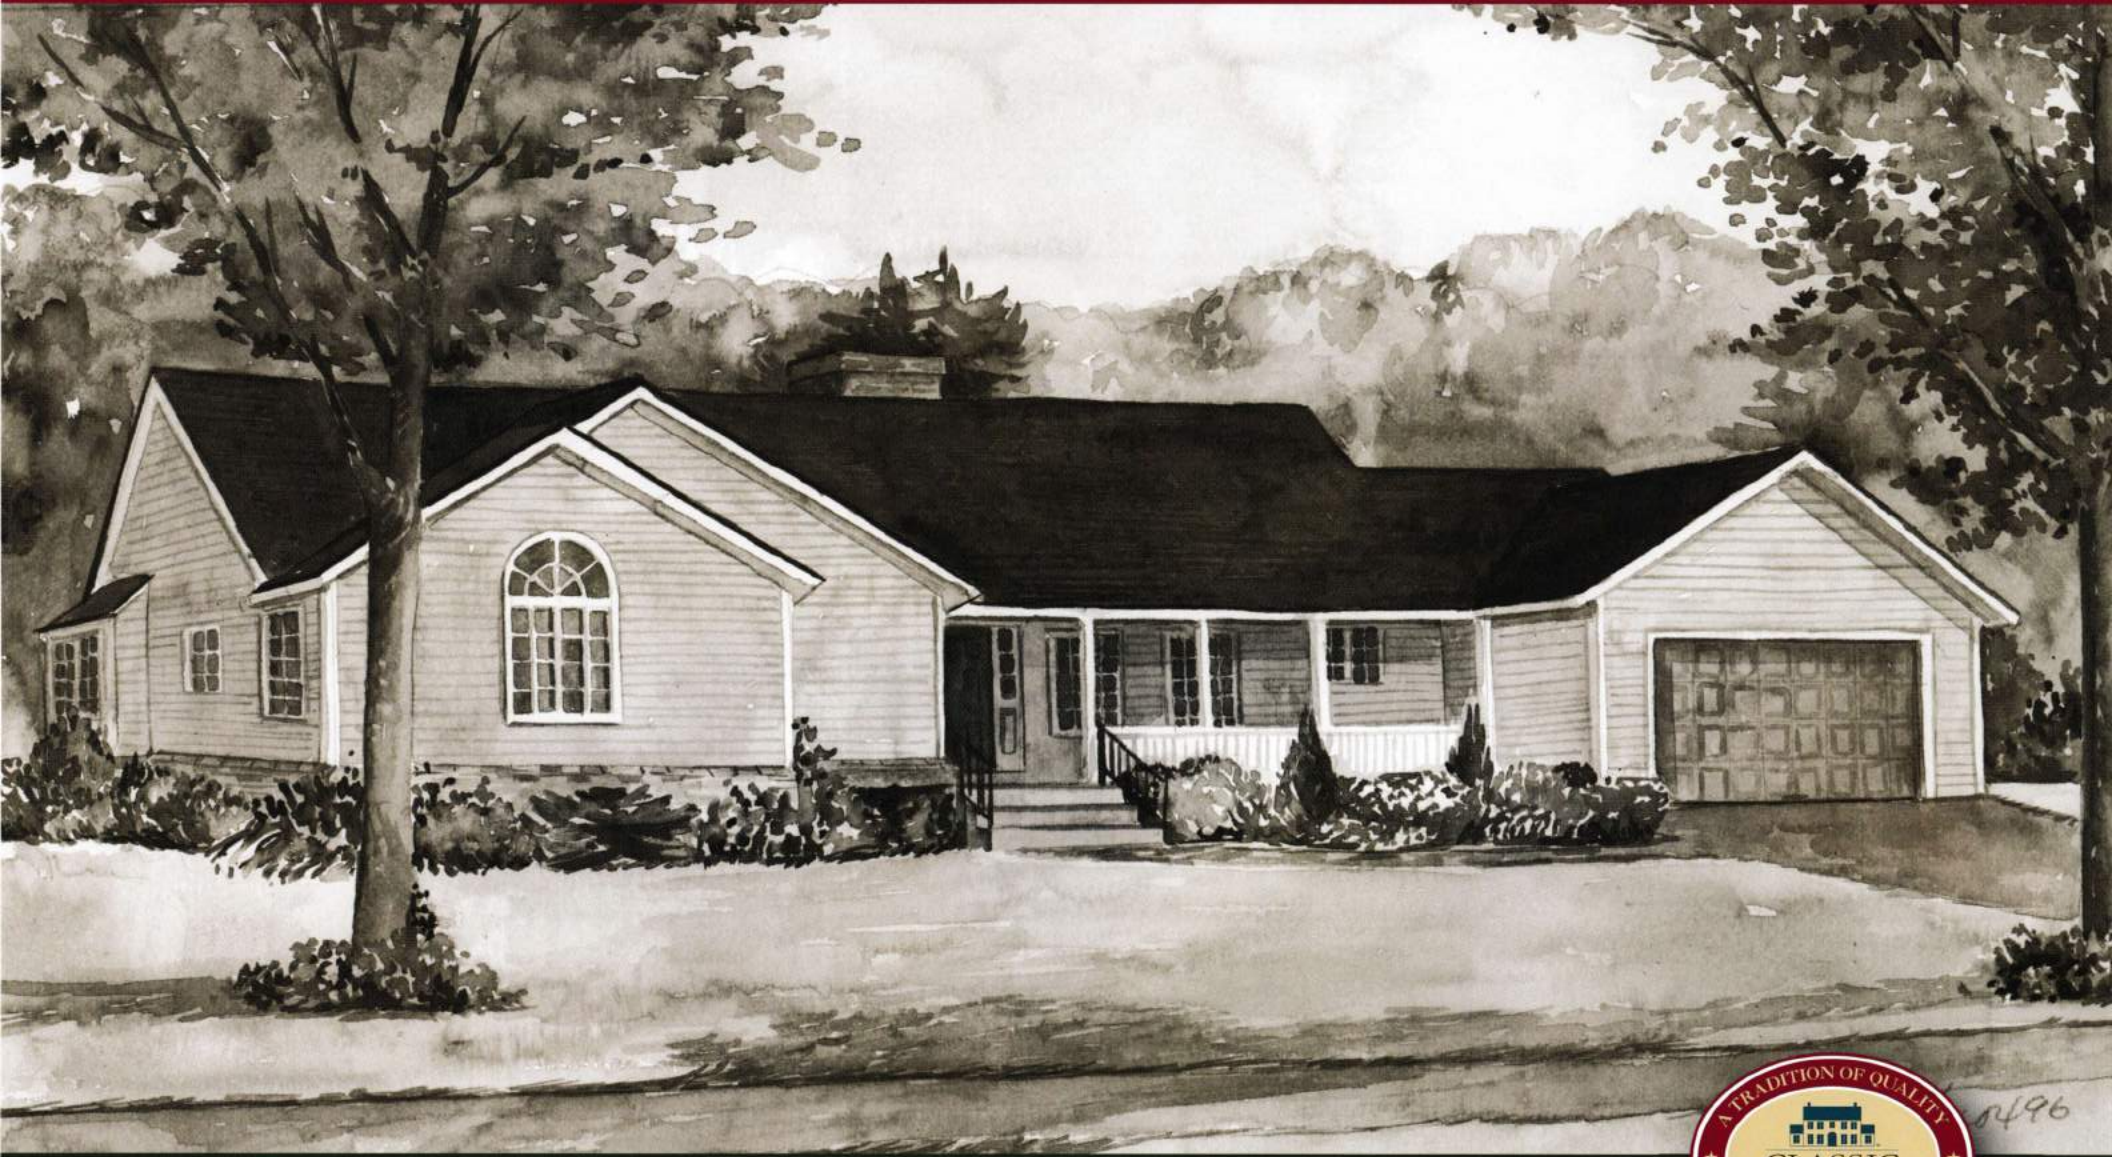

THE ACADIAN

This classic ranch features a central great room with a cathedral ceiling and a fireplace. A magnificent master bedroom opens onto an en-suite bath area large enough to accommodate a raised whirlpool and shower. Off the foyer, a country kitchen and dining room lead to a mudroom/laundry area that connects to a two-car garage. The farmer's front porch lends a distinctive look to The Acadian.

3 Bedrooms
2 Full Baths
1 Half Bath
Total Square Footage: 2,446 Sq. Ft.

THE ACADIAN

3 Bedrooms
2 Full Baths
1 Half Bath
Total Square Footage:
2,446 Sq. Ft.

1-800-872-2326
Fax: 1-207-363-2411
e-mail: info@classicpostandbeam.com
www.classicpostandbeam.com

FIRST FLOOR 2,446 SQUARE FEET

FIRST FLOOR 2,446 SQUARE FEET