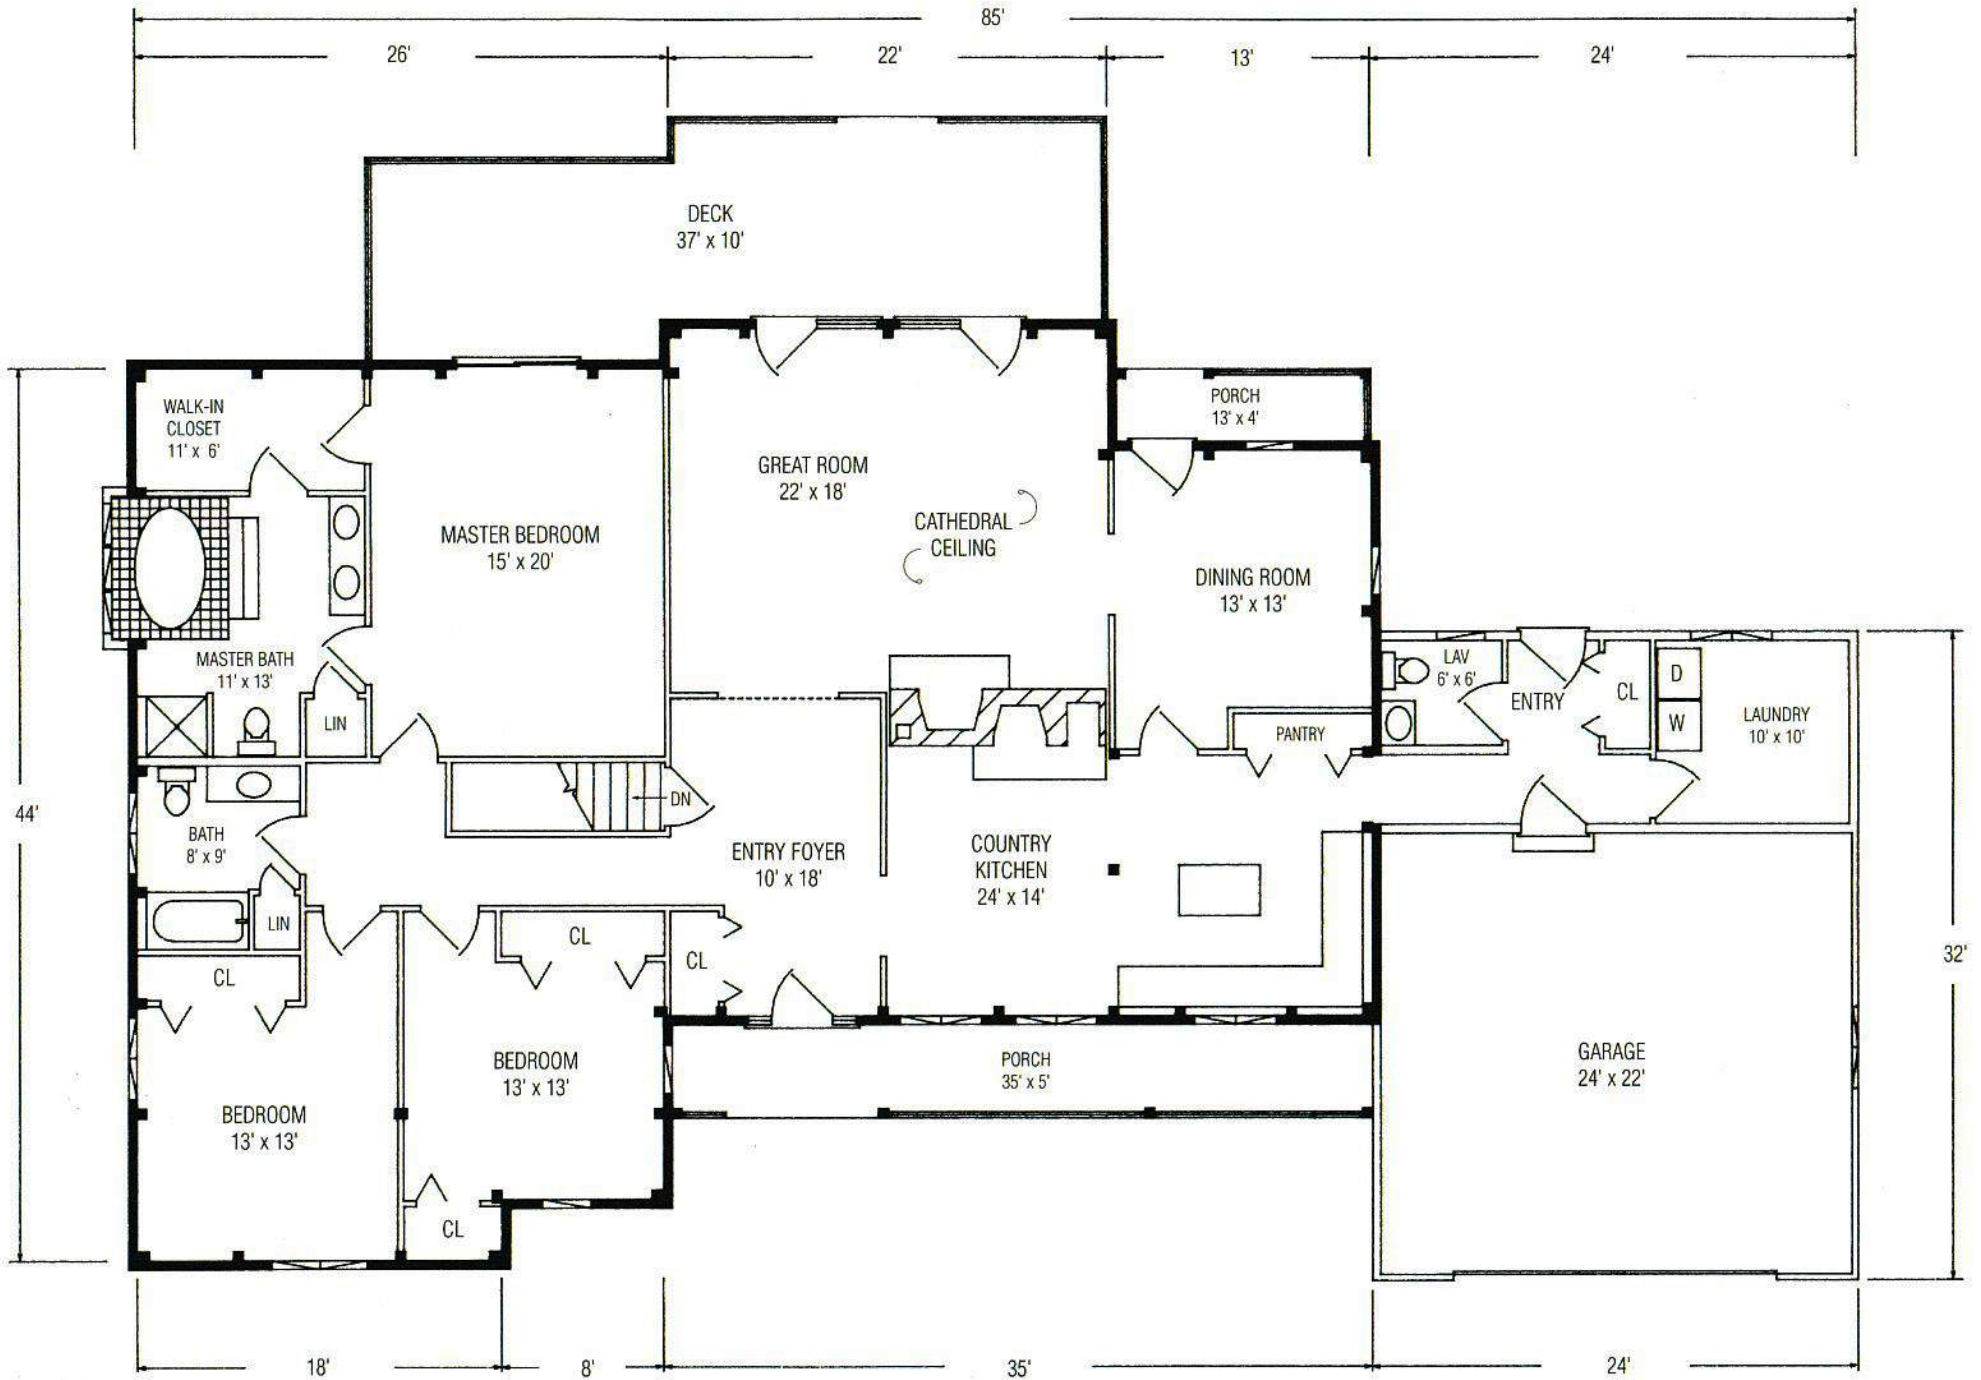

THE ACADIAN

This classic ranch features a central great room with a cathedral ceiling and a fireplace. A magnificent master bedroom opens onto an en-suite bath area large enough to accommodate a raised whirlpool and shower. Off the foyer, a country kitchen and dining room lead to a mudroom/laundry area that connects to a two-car garage. The farmer's front porch lends a distinctive look to The Acadian.

3 Bedrooms
2 Full Baths
1 Half Bath
Total Square Footage: 2,446 Sq. Ft.

THE ACADIAN

3 Bedrooms
2 Full Baths
1 Half Bath
Total Square Footage:
2,446 Sq. Ft.

1-800-872-2326
Fax: 1-207-363-2411
e-mail: info@classicpostandbeam.com
www.classicpostandbeam.com

FIRST FLOOR 2,446 SQUARE FEET

FIRST FLOOR 2,446 SQUARE FEET